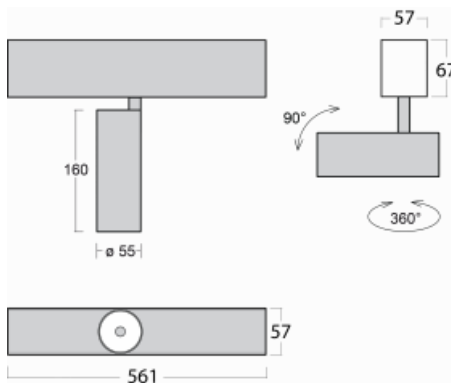

# Lina60-S

04S-200U-10GDD/940, B

**EPD<sup>®</sup>**

You will appreciate the L-Click system on the Lina60-S luminaire with a direct light distribution, which effectively saves you both time and money. How? The module simply clicks into the profile, so a lot of work is saved during assembly. This solution also prevents the direct touch of the LED technology and lengthens its operating life. The Lina60-S lighting system can be assembled creating endless lines and a big variety of shapes. In addition to great power output, the luminaire also has a great price. It will find its use in commercial, social and public spaces.

**Technical drawing**

Type of installation	Recessed, Surface, Wall mounted, Suspended
Light distribution	Direct
Luminaire shape	Linear
Colour of the luminaires	Black
Material	Aluminium
Lifetime	L80/B20 50 000 hours
Warranty	5 years
Description of luminaires	Luminaire recessed/surface/wall mounted/suspended
Dimensions (l × w × h mm)	561 mm × 57 mm × 67 mm
Light source	LED MODUL
DIR optical system	Reflector
Luminous flux*	1250 lm
Colour Temperature	4000 K cool white
Luminous efficacy	92 lm/W
MacAdam Light source	3
Colour rendering index	90
Beam angle	27°
UGR max. X=4H Y=8H, $\rho=70,50,20$	20.8