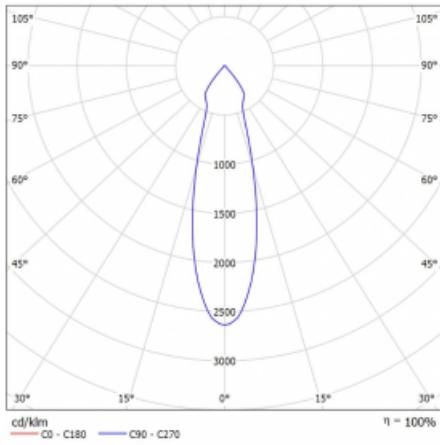

Luminaire

Lina60-S

04S-200U-10GDD/940, B

EPD®

You will appreciate the L-Click system on the Lina60-S luminaire with a direct light distribution, which effectively saves you both time and money. How? The module simply clicks into the profile, so a lot of work is saved during assembly. This solution also prevents the direct touch of the LED technology and lengthens its operating life. The Lina60-S lighting system can be assembled creating endless lines and a big variety of shapes. In addition to great power output, the luminaire also has a great price. It will find its use in commercial, social and public spaces.

Technical drawing

Type of installation	Recessed, Surface, Wall mounted, Suspended
Light distribution	Direct
Luminaire shape	Linear
Colour of the luminaires	Black
Material	Aluminium
Lifetime	L80/B20 50 000 hours
Warranty	5 years
Description of luminaires	Luminaire recessed/surface/wall mounted/suspended
Dimensions	561 mm × 57 mm × 67 mm
Light source	LED MODUL
Type of optical system	Reflector
Luminous flux*	1250 lm
Colour Temperature	4000 K cool white
Luminous efficacy	92 lm/W
MacAdam Light source	3
Colour rendering index	90
Beam angle	27°
UGR max. X=4H Y=8H, $\rho=70,50,20$	20.8

Curve

Luminaire power input* 13.6 W

Connection of the luminaires DALI

Electrical voltage 220-240V

Frequency 50/60Hz

⊕ CE IP 20

*±10 %

Downloads