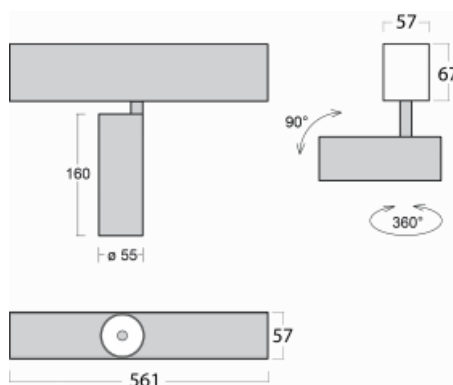

Luminaire

Lina60-S

04S-200U-10GDD/940, B

EPD®

You will appreciate the L-Click system on the Lina60-S luminaire with a direct light distribution, which effectively saves you both time and money. How? The module simply clicks into the profile, so a lot of work is saved during assembly. This solution also prevents the direct touch of the LED technology and lengthens its operating life. The Lina60-S lighting system can be assembled creating endless lines and a big variety of shapes. In addition to great power output, the luminaire also has a great price. It will find its use in commercial, social and public spaces.

Technical drawing

Type of installation	Recessed, Surface, Wall mounted, Suspended
Light distribution	Direct
Luminaire shape	Linear
Colour of the luminaires	Black
Material	Aluminium
Lifetime	L80/B20 50 000 hours
Warranty	5 years
Description of luminaires	Luminaire recessed/surface/wall mounted/suspended
Dimensions	561 mm × 57 mm × 67 mm
Light source	LED MODUL
Type of optical system	Reflector
Luminous flux*	1250 lm
Colour Temperature	4000 K cool white
Luminous efficacy	92 lm/W
MacAdam Light source	3
Colour rendering index	90
Beam angle	27°
UGR max. X=4H Y=8H, $\rho=70,50,20$	20.8

Curve

Luminaire power input* 13.6 W

Connection of the luminaires DALI

Electrical voltage 220-240V

Frequency 50/60Hz

⊕ CE IP 20

*±10 %

Downloads