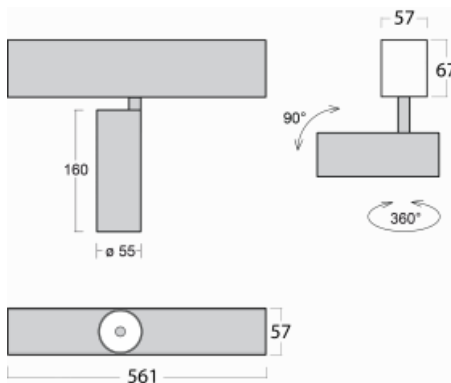

Luminaire

Lina60-S

04S-200U-10GDD/930, S

EPD®

You will appreciate the L-Click system on the Lina60-S luminaire with a direct light distribution, which effectively saves you both time and money. How? The module simply clicks into the profile, so a lot of work is saved during assembly. This solution also prevents the direct touch of the LED technology and lengthens its operating life. The Lina60-S lighting system can be assembled creating endless lines and a big variety of shapes. In addition to great power output, the luminaire also has a great price. It will find its use in commercial, social and public spaces.

Technical drawing

| | |
|--|---|
| Type of installation | Recessed, Surface, Wall mounted, Suspended |
| Light distribution | Direct |
| Luminaire shape | Linear |
| Colour of the luminaires | Silver |
| Material | Aluminium |
| Lifetime | L80/B20 50 000 hours |
| Warranty | 5 years |
| Description of luminaires | Luminaire recessed/surface/wall mounted/suspended |
| Dimensions | 561 mm × 57 mm × 67 mm |
| Weight | 2.3 kg |
| Light source | LED MODUL |
| Type of optical system | Reflector |
| Luminous flux* | 1200 lm |
| Colour Temperature | 3000 K warm white |
| Luminous efficacy | 88 lm/W |
| MacAdam Light source | 3 |
| Colour rendering index | 90 |
| Beam angle | 27° |
| UGR max. X=4H Y=8H, $\rho=70,50,20$ | 20.7 |

Curve

Luminaire power input* 13.6 W

Connection of the luminaires DALI

Electrical voltage 220-240V

Frequency 50/60Hz

⊕ CE IP 20

*±10 %

Downloads