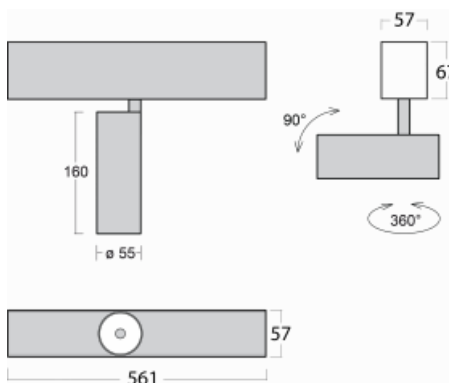

Luminaire

Lina60-S

04S-200U-10GDD/930, S

Type of installation	Recessed, Surface, Wall mounted, Suspended
Light distribution	Direct
Luminaire shape	Linear
Colour of the luminaires	Silver
Material	Aluminium
Lifetime	L80/B20 50 000 hours
Warranty	5 years
Description of luminaires	Luminaire recessed/surface/wall mounted/suspended
Dimensions (l × w × h mm)	561 mm × 57 mm × 67 mm
Weight	2.3 kg
Light source	LED MODUL
DIR optical system	Reflector
Luminous flux*	1200 lm
Colour Temperature	3000 K warm white
Luminous efficacy	88 lm/W
MacAdam Light source	3
Colour rendering index	90
Beam angle	27°
UGR max. X=4H Y=8H, ρ=70,50,20	20.7

You will appreciate the L-Click system on the Lina60-S luminaire with a direct light distribution, which effectively saves you both time and money. How? The module simply clicks into the profile, so a lot of work is saved during assembly. This solution also prevents the direct touch of the LED technology and lengthens its operating life. The Lina60-S lighting system can be assembled creating endless lines and a big variety of shapes. In addition to great power output, the luminaire also has a great price. It will find its use in commercial, social and public spaces.

Technical drawing

Curve

Luminaire power input* 13.6 W

Connection of the luminaires DALI

Electrical voltage 220-240V

Frequency 50/60Hz

⊕ CE IP 20

* $\pm 10\%$

00-00355, K
cable 5x0,75 2000mm,
transparent

00-00356, K
cable 5x0,75 4000mm,
transparent

00-00357, K
cable 5x0,75 6000mm,
transparent

00-00363, K
cable 5x1,5 2000mm

00-00364, K
cable 5x1,5 4000mm

00-00365, K
cable 5x1,5 6000mm