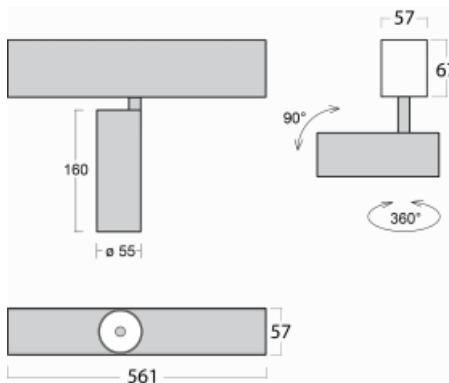

Luminaire

Lina60-S

04S-200U-10GDD/930, B

EPD®

You will appreciate the L-Click system on the Lina60-S luminaire with a direct light distribution, which effectively saves you both time and money. How? The module simply clicks into the profile, so a lot of work is saved during assembly. This solution also prevents the direct touch of the LED technology and lengthens its operating life. The Lina60-S lighting system can be assembled creating endless lines and a big variety of shapes. In addition to great power output, the luminaire also has a great price. It will find its use in commercial, social and public spaces.

Technical drawing

Type of installation	Recessed, Surface, Wall mounted, Suspended
Light distribution	Direct
Luminaire shape	Linear
Colour of the luminaires	Black
Material	Aluminium
Lifetime	L80/B20 50 000 hours
Warranty	5 years
Description of luminaires	Luminaire recessed/surface/wall mounted/suspended
Dimensions	561 mm × 57 mm × 67 mm
Weight	2.3 kg
Light source	LED MODUL
Type of optical system	Reflector
Luminous flux*	1200 lm
Colour Temperature	3000 K warm white
Luminous efficacy	88 lm/W
MacAdam Light source	3
Colour rendering index	90
Beam angle	27°
UGR max. X=4H Y=8H, $\rho=70,50,20$	20.7

Curve

Luminaire power input* 13.6 W

Connection of the luminaires DALI

Electrical voltage 220-240V

Frequency 50/60Hz

⊕ CE IP 20

*±10 %

Downloads