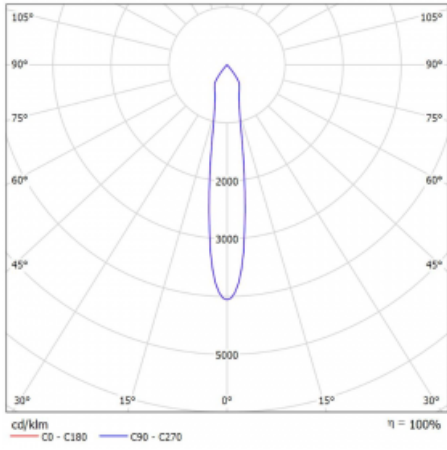

Curve

Luminaire power input* 60 W

Connection of the luminaires ON/OFF

Electrical voltage 220-240V

Frequency 50/60Hz

⊕ CE IP 20

*±10 %