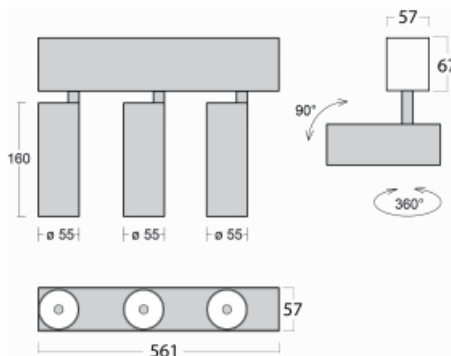

# Lina60-S

04S-200S-30GGE/940, B

**EPD**<sup>®</sup>

You will appreciate the L-Click system on the Lina60-S luminaire with a direct light distribution, which effectively saves you both time and money. How? The module simply clicks into the profile, so a lot of work is saved during assembly. This solution also prevents the direct touch of the LED technology and lengthens its operating life. The Lina60-S lighting system can be assembled creating endless lines and a big variety of shapes. In addition to great power output, the luminaire also has a great price. It will find its use in commercial, social and public spaces.

## Technical drawing

Type of installation	Recessed, Surface, Wall mounted, Suspended
Light distribution	Direct
Luminaire shape	Linear
Colour of the luminaires	Black
Material	Aluminium
Lifetime	L80/B20 50 000 hours
Warranty	5 years
Description of luminaires	Luminaire recessed/surface/wall mounted/suspended
Dimensions	561 mm × 57 mm × 67 mm
Light source	LED MODUL