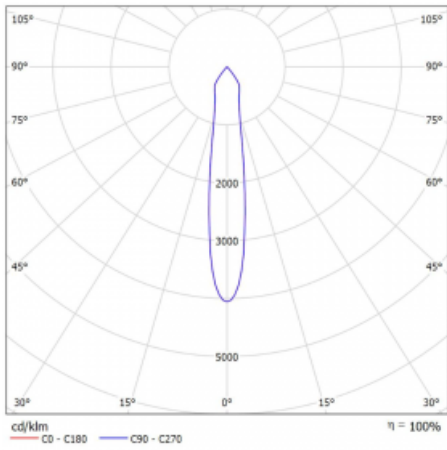

Curve

Luminaire power input* 60 W

Connection of the luminaires ON/OFF

Electrical voltage 220-240V

Frequency 50/60Hz

⊕ CE IP 20

* $\pm 10\%$