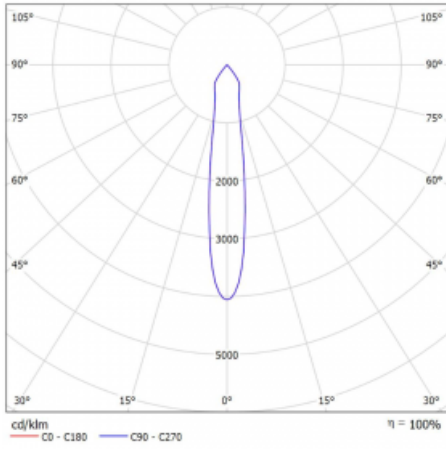

Luminaire

Lina60-S

04S-200S-30GGE/930, S

EPD®

You will appreciate the L-Click system on the Lina60-S luminaire with a direct light distribution, which effectively saves you both time and money. How? The module simply clicks into the profile, so a lot of work is saved during assembly. This solution also prevents the direct touch of the LED technology and lengthens its operating life. The Lina60-S lighting system can be assembled creating endless lines and a big variety of shapes. In addition to great power output, the luminaire also has a great price. It will find its use in commercial, social and public spaces.

Technical drawing

Type of installation	Recessed, Surface, Wall mounted, Suspended
Light distribution	Direct
Luminaire shape	Linear
Colour of the luminaires	Silver
Material	Aluminium
Lifetime	L80/B20 50 000 hours
Warranty	5 years
Description of luminaires	Luminaire recessed/surface/wall mounted/suspended
Dimensions (l × w × h mm)	561 mm × 57 mm × 67 mm
Light source	LED MODUL
DIR optical system	Reflector
Luminous flux*	1650 lm
Colour Temperature	3000 K warm white
Luminous efficacy	83 lm/W
MacAdam Light source	3
Colour rendering index	90
Beam angle	17°
UGR max. X=4H Y=8H, $\rho=70,50,20$	21.9

Curve

Luminaire power input* 60 W

Connection of the luminaires ON/OFF

Electrical voltage 220-240V

Frequency 50/60Hz

⊕ CE IP 20

* $\pm 10\%$

Downloads