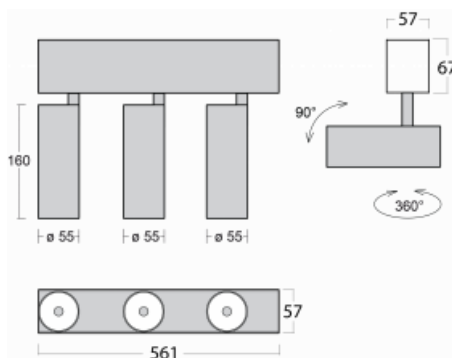

Luminaire

Lina60-S

04S-200S-30GGE/930, S

EPD®

You will appreciate the L-Click system on the Lina60-S luminaire with a direct light distribution, which effectively saves you both time and money. How? The module simply clicks into the profile, so a lot of work is saved during assembly. This solution also prevents the direct touch of the LED technology and lengthens its operating life. The Lina60-S lighting system can be assembled creating endless lines and a big variety of shapes. In addition to great power output, the luminaire also has a great price. It will find its use in commercial, social and public spaces.

Technical drawing

Type of installation	Recessed, Surface, Wall mounted, Suspended
Light distribution	Direct
Luminaire shape	Linear
Colour of the luminaires	Silver
Material	Aluminium
Lifetime	L80/B20 50 000 hours
Warranty	5 years
Description of luminaires	Luminaire recessed/surface/wall mounted/suspended
Dimensions (l × w × h mm)	561 mm × 57 mm × 67 mm
Light source	LED MODUL
DIR optical system	Reflector
Luminous flux*	1650 lm
Colour Temperature	3000 K warm white
Luminous efficacy	83 lm/W
MacAdam Light source	3
Colour rendering index	90
Beam angle	17°
UGR max. X=4H Y=8H, $\rho=70,50,20$	21.9