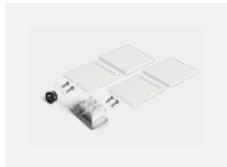

Technical drawing

Type of installation	Recessed, Surface, Wall mounted, Suspended
Light distribution	Direct
Luminaire shape	Linear
Colour of the luminaires	Silver
Material	Aluminium
Lifetime	L80/B20 50 000 hours
Warranty	5 years
Description of luminaires	Luminaire recessed/surface/wall mounted/suspended
Dimensions (l × w × h mm)	561 mm × 57 mm × 67 mm
Light source	LED MODUL
DIR optical system	Reflector
Luminous flux*	1650 lm
Colour Temperature	3000 K warm white
Luminous efficacy	83 lm/W
MacAdam Light source	3
Colour rendering index	90
Beam angle	17°
UGR max. X=4H Y=8H, $\rho=70,50,20$	21.9

00-00358, K
cable 3x0,75 4000mm,
transparent

00-00360, K
cable 3x0,75 6000mm,
transparent

00-00370, S
ceiling cup 80x80x32mm

00-00600, F
ceiling fastening for
luminaires 132-5xxK,
04-2000x, 05-2000x,
09-200x - 1 piece

00-20700, B
2 pcs of wall fastening
Lipo/Lina

04-00200, N
straight connector

04-01200, F
Accessory for gear-tray
release

04-20100, S
2xend cap - metal, 3-
conductor terminal box,
grommet

04-20102, S
2xend cap - plastic, 3-
conductor terminal box,
grommet

04-20900, F
bracket for installation
of suspended type of
profile as recessed
trimless