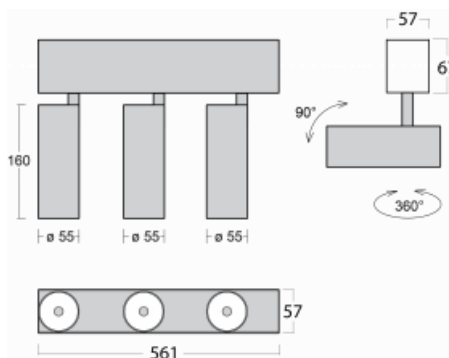

Luminaire

Lina60-S

04S-200S-30GGD/940, W

Type of installation	Recessed, Surface, Wall mounted, Suspended
Light distribution	Direct
Luminaire shape	Linear
Colour of the luminaires	White
Material	Aluminium
Lifetime	L80/B20 50 000 hours
Warranty	5 years
Description of luminaires	Luminaire recessed/surface/wall mounted/suspended
Dimensions (l × w × h mm)	561 mm × 57 mm × 67 mm
Light source	LED MODUL
DIR optical system	Reflector
Luminous flux*	1750 lm
Colour Temperature	4000 K cool white
Luminous efficacy	88 lm/W
MacAdam Light source	3
Colour rendering index	90
Beam angle	17°
UGR max. X=4H Y=8H, $\rho=70,50,20$	22.1

You will appreciate the L-Click system on the Lina60-S luminaire with a direct light distribution, which effectively saves you both time and money. How? The module simply clicks into the profile, so a lot of work is saved during assembly. This solution also prevents the direct touch of the LED technology and lengthens its operating life. The Lina60-S lighting system can be assembled creating endless lines and a big variety of shapes. In addition to great power output, the luminaire also has a great price. It will find its use in commercial, social and public spaces.

Technical drawing

Curve

Luminaire power input* 60 W

Connection of the luminaires DALI

Electrical voltage 220-240V

Frequency 50/60Hz

⊕ CE IP 20

*±10 %

00-00355, W
cable 5x0,75 2000mm,
white

00-00356, W
cable 5x0,75 4000mm,
white

00-00357, W
cable 5x0,75 6000mm,
white

00-00363, K
cable 5x1,5 2000mm

00-00364, K
cable 5x1,5 4000mm

00-00365, K
cable 5x1,5 6000mm