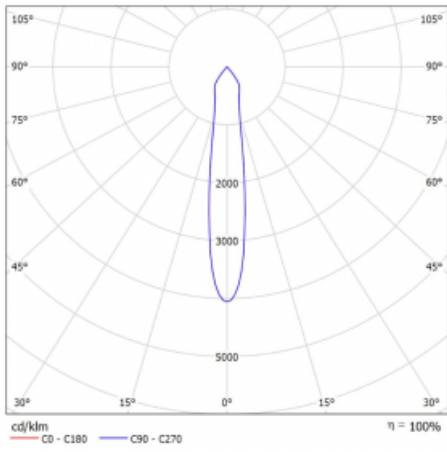

Luminaire

Lina60-S

04S-200S-30GGD/940, W

Type of installation	Recessed, Surface, Wall mounted, Suspended
Light distribution	Direct
Luminaire shape	Linear
Colour of the luminaires	White
Material	Aluminium
Lifetime	L80/B20 50 000 hours
Warranty	5 years
Description of luminaires	Luminaire recessed/surface/wall mounted/suspended
Dimensions (l × w × h mm)	561 mm × 57 mm × 67 mm
Light source	LED MODUL
DIR optical system	Reflector
Luminous flux*	1750 lm
Colour Temperature	4000 K cool white
Luminous efficacy	88 lm/W
MacAdam Light source	3
Colour rendering index	90
Beam angle	17°
UGR max. X=4H Y=8H, $\rho=70,50,20$	22.1

Technical drawing

Curve

Luminaire power input* 60 W

Connection of the luminaires DALI

Electrical voltage 220-240V

Frequency 50/60Hz

⊕ CE IP 20

*±10 %