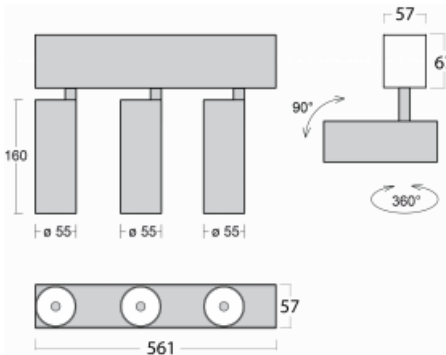

# Lina60-S

04S-200S-30GGD/940, W

**EPD<sup>®</sup>**

You will appreciate the L-Click system on the Lina60-S luminaire with a direct light distribution, which effectively saves you both time and money. How? The module simply clicks into the profile, so a lot of work is saved during assembly. This solution also prevents the direct touch of the LED technology and lengthens its operating life. The Lina60-S lighting system can be assembled creating endless lines and a big variety of shapes. In addition to great power output, the luminaire also has a great price. It will find its use in commercial, social and public spaces.

**Technical drawing**

Type of installation	Recessed, Surface, Wall mounted, Suspended
Light distribution	Direct
Luminaire shape	Linear
Colour of the luminaires	White
Material	Aluminium
Lifetime	L80/B20 50 000 hours
Warranty	5 years
Description of luminaires	Luminaire recessed/surface/wall mounted/suspended
Dimensions	561 mm × 57 mm × 67 mm
Light source	LED MODUL
Type of optical system	Reflector
Luminous flux*	1750 lm
Colour Temperature	4000 K cool white
Luminous efficacy	88 lm/W
MacAdam Light source	3
Colour rendering index	90
Beam angle	17°
UGR max. X=4H Y=8H, $\rho=70,50,20$	22.1