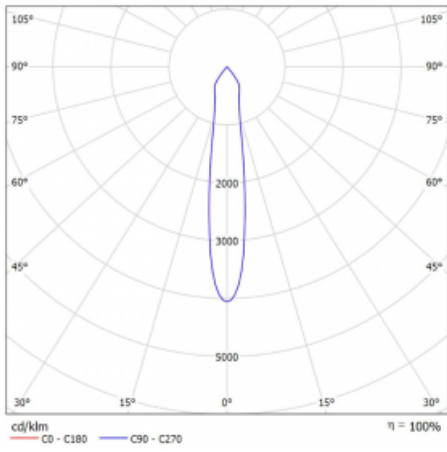

Curve

Luminaire power input* 60 W

Connection of the luminaires DALI

Electrical voltage 220-240V

Frequency 50/60Hz

⊕ CE IP 20

*±10 %