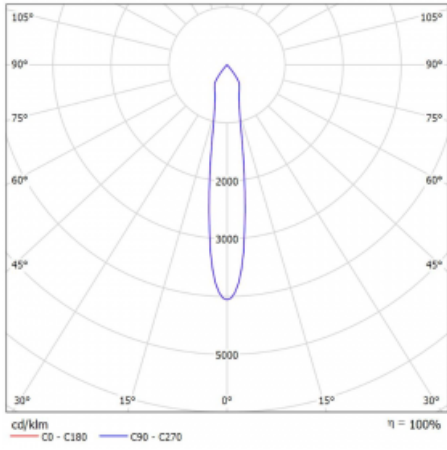

Luminaire

Lina60-S

04S-200S-30GDE/940, S

EPD®

You will appreciate the L-Click system on the Lina60-S luminaire with a direct light distribution, which effectively saves you both time and money. How? The module simply clicks into the profile, so a lot of work is saved during assembly. This solution also prevents the direct touch of the LED technology and lengthens its operating life. The Lina60-S lighting system can be assembled creating endless lines and a big variety of shapes. In addition to great power output, the luminaire also has a great price. It will find its use in commercial, social and public spaces.

Technical drawing

Type of installation	Recessed, Surface, Wall mounted, Suspended
Light distribution	Direct
Luminaire shape	Linear
Colour of the luminaires	Silver
Material	Aluminium
Lifetime	L80/B20 50 000 hours
Warranty	5 years
Description of luminaires	Luminaire recessed/surface/wall mounted/suspended
Dimensions (l × w × h mm)	561 mm × 57 mm × 67 mm
Light source	LED MODUL
DIR optical system	Reflector
Luminous flux*	1250 lm
Colour Temperature	4000 K cool white
Luminous efficacy	92 lm/W
MacAdam Light source	3
Colour rendering index	90
Beam angle	17°
UGR max. X=4H Y=8H, $\rho=70,50,20$	21

Curve

Luminaire power input* 40.8 W

Connection of the luminaires ON/OFF

Electrical voltage 220-240V

Frequency 50/60Hz

⊕ CE IP 20

*±10 %

Downloads