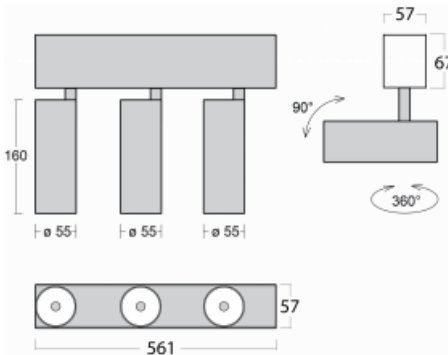

# Lina60-S

04S-200S-30GDE/940, S

EPD®

You will appreciate the L-Click system on the Lina60-S luminaire with a direct light distribution, which effectively saves you both time and money. How? The module simply clicks into the profile, so a lot of work is saved during assembly. This solution also prevents the direct touch of the LED technology and lengthens its operating life. The Lina60-S lighting system can be assembled creating endless lines and a big variety of shapes. In addition to great power output, the luminaire also has a great price. It will find its use in commercial, social and public spaces.

## Technical drawing

Type of installation	Recessed, Surface, Wall mounted, Suspended
Light distribution	Direct
Luminaire shape	Linear
Colour of the luminaires	Silver
Material	Aluminium
Lifetime	L80/B20 50 000 hours
Warranty	5 years
Description of luminaires	Luminaire recessed/surface/wall mounted/suspended
Dimensions	561 mm × 57 mm × 67 mm
Light source	LED MODUL
Type of optical system	Reflector
Luminous flux*	1250 lm
Colour Temperature	4000 K cool white
Luminous efficacy	92 lm/W
MacAdam Light source	3
Colour rendering index	90
Beam angle	17°
UGR max. X=4H Y=8H, $\rho=70,50,20$	21