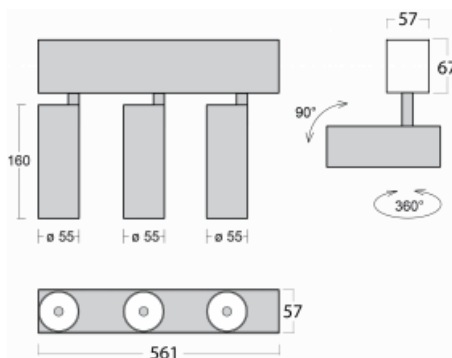

Luminaire

Lina60-S

04S-200S-30GDE/940, S

EPD®

You will appreciate the L-Click system on the Lina60-S luminaire with a direct light distribution, which effectively saves you both time and money. How? The module simply clicks into the profile, so a lot of work is saved during assembly. This solution also prevents the direct touch of the LED technology and lengthens its operating life. The Lina60-S lighting system can be assembled creating endless lines and a big variety of shapes. In addition to great power output, the luminaire also has a great price. It will find its use in commercial, social and public spaces.

Technical drawing

Type of installation	Recessed, Surface, Wall mounted, Suspended
Light distribution	Direct
Luminaire shape	Linear
Colour of the luminaires	Silver
Material	Aluminium
Lifetime	L80/B20 50 000 hours
Warranty	5 years
Description of luminaires	Luminaire recessed/surface/wall mounted/suspended
Dimensions (l × w × h mm)	561 mm × 57 mm × 67 mm
Light source	LED MODUL
DIR optical system	Reflector
Luminous flux*	1250 lm
Colour Temperature	4000 K cool white
Luminous efficacy	92 lm/W
MacAdam Light source	3
Colour rendering index	90
Beam angle	17°
UGR max. X=4H Y=8H, $\rho=70,50,20$	21