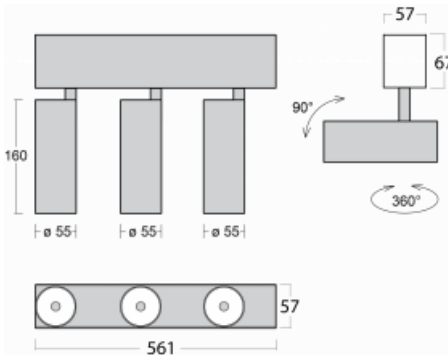

# Lina60-S

04S-200S-30GDE/930, B

EPD®

You will appreciate the L-Click system on the Lina60-S luminaire with a direct light distribution, which effectively saves you both time and money. How? The module simply clicks into the profile, so a lot of work is saved during assembly. This solution also prevents the direct touch of the LED technology and lengthens its operating life. The Lina60-S lighting system can be assembled creating endless lines and a big variety of shapes. In addition to great power output, the luminaire also has a great price. It will find its use in commercial, social and public spaces.

## Technical drawing

Type of installation	Recessed, Surface, Wall mounted, Suspended
Light distribution	Direct
Luminaire shape	Linear
Colour of the luminaires	Black
Material	Aluminium
Lifetime	L80/B20 50 000 hours
Warranty	5 years
Description of luminaires	Luminaire recessed/surface/wall mounted/suspended
Dimensions	561 mm × 57 mm × 67 mm
Light source	LED MODUL