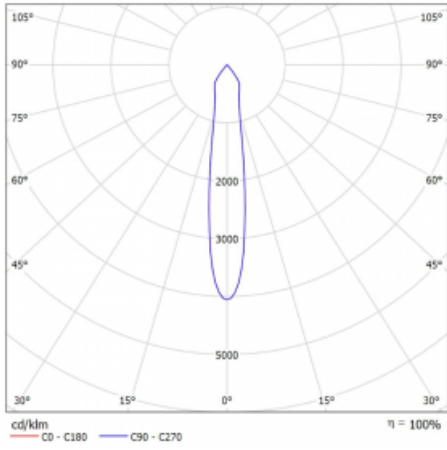

## Technical drawing

Type of installation	Recessed, Surface, Wall mounted, Suspended
Light distribution	Direct
Luminaire shape	Linear
Colour of the luminaires	Black
Material	Aluminium
Lifetime	L80/B20 50 000 hours
Warranty	5 years
Description of luminaires	Luminaire recessed/surface/wall mounted/suspended
Dimensions	561 mm × 57 mm × 67 mm
Light source	LED MODUL

Type of optical system	Reflector
Luminous flux*	1200 lm
Colour Temperature	3000 K warm white
Luminous efficacy	88 lm/W
MacAdam Light source	3
Colour rendering index	90
Beam angle	17°
UGR max. X=4H Y=8H, $\rho=70,50,20$	20.8

## Curve

Luminaire power input\* 40.8 W

Connection of the luminaires ON/OFF

Electrical voltage 220-240V

Frequency 50/60Hz

⊕ CE IP 20

\*±10 %