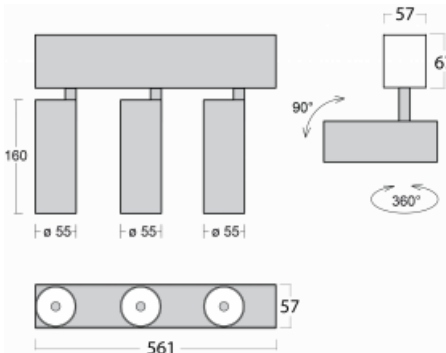

Luminaire

Lina60-S

04S-200S-30GDD/940, S

EPD[®]

You will appreciate the L-Click system on the Lina60-S luminaire with a direct light distribution, which effectively saves you both time and money. How? The module simply clicks into the profile, so a lot of work is saved during assembly. This solution also prevents the direct touch of the LED technology and lengthens its operating life. The Lina60-S lighting system can be assembled creating endless lines and a big variety of shapes. In addition to great power output, the luminaire also has a great price. It will find its use in commercial, social and public spaces.

Technical drawing

Type of installation	Recessed, Surface, Wall mounted, Suspended
Light distribution	Direct
Luminaire shape	Linear
Colour of the luminaires	Silver
Material	Aluminium
Lifetime	L80/B20 50 000 hours
Warranty	5 years
Description of luminaires	Luminaire recessed/surface/wall mounted/suspended
Dimensions (l × w × h mm)	561 mm × 57 mm × 67 mm
Light source	LED MODUL
DIR optical system	Reflector
Luminous flux*	1250 lm
Colour Temperature	4000 K cool white
Luminous efficacy	92 lm/W
MacAdam Light source	3
Colour rendering index	90
Beam angle	17°
UGR max. X=4H Y=8H, $\rho=70,50,20$	21

Curve

Luminaire power input* 40.8 W

Connection of the luminaires DALI

Electrical voltage 220-240V

Frequency 50/60Hz

⊕ CE IP 20

*±10 %

Downloads