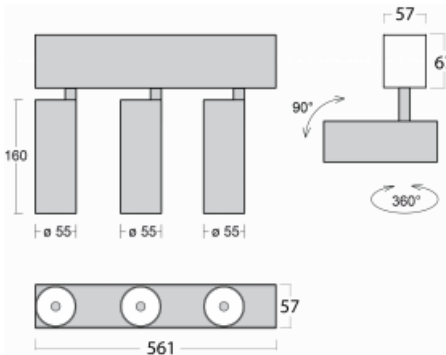

Luminaire

Lina60-S

04S-200S-30GDD/940, B

EPD®

You will appreciate the L-Click system on the Lina60-S luminaire with a direct light distribution, which effectively saves you both time and money. How? The module simply clicks into the profile, so a lot of work is saved during assembly. This solution also prevents the direct touch of the LED technology and lengthens its operating life. The Lina60-S lighting system can be assembled creating endless lines and a big variety of shapes. In addition to great power output, the luminaire also has a great price. It will find its use in commercial, social and public spaces.

Technical drawing

Type of installation	Recessed, Surface, Wall mounted, Suspended
Light distribution	Direct
Luminaire shape	Linear
Colour of the luminaires	Black
Material	Aluminium
Lifetime	L80/B20 50 000 hours
Warranty	5 years
Description of luminaires	Luminaire recessed/surface/wall mounted/suspended
Dimensions	561 mm × 57 mm × 67 mm
Light source	LED MODUL
Type of optical system	Reflector
Luminous flux*	1250 lm
Colour Temperature	4000 K cool white
Luminous efficacy	92 lm/W
MacAdam Light source	3
Colour rendering index	90
Beam angle	17°
UGR max. X=4H Y=8H, $\rho=70,50,20$	21

Curve

Luminaire power input* 40.8 W

Connection of the luminaires DALI

Electrical voltage 220-240V

Frequency 50/60Hz

⊕ CE IP 20

*±10 %

Downloads