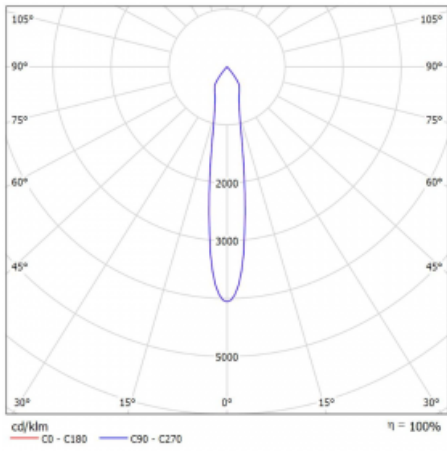

Luminaire

Lina60-S

04S-200S-30GDD/930, W

You will appreciate the L-Click system on the Lina60-S luminaire with a direct light distribution, which effectively saves you both time and money. How? The module simply clicks into the profile, so a lot of work is saved during assembly. This solution also prevents the direct touch of the LED technology and lengthens its operating life. The Lina60-S lighting system can be assembled creating endless lines and a big variety of shapes. In addition to great power output, the luminaire also has a great price. It will find its use in commercial, social and public spaces.

Technical drawing

| | |
|-----------------------------------|---|
| Type of installation | Recessed, Surface, Wall mounted, Suspended |
| Light distribution | Direct |
| Luminaire shape | Linear |
| Colour of the luminaires | White |
| Material | Aluminium |
| Lifetime | L80/B20 50 000 hours |
| Warranty | 5 years |
| Description of luminaires | Luminaire recessed/surface/wall mounted/suspended |
| Dimensions (l × w × h mm) | 561 mm × 57 mm × 67 mm |
| Light source | LED MODUL |
| DIR optical system | Reflector |
| Luminous flux* | 1200 lm |
| Colour Temperature | 3000 K warm white |
| Luminous efficacy | 88 lm/W |
| MacAdam Light source | 3 |
| Colour rendering index | 90 |
| Beam angle | 17° |
| UGR max. X=4H Y=8H, ρ=70,50,20 | 20.8 |

Curve

Luminaire power input* 40.8 W

Connection of the luminaires DALI

Electrical voltage 220-240V

Frequency 50/60Hz

⊕ CE IP 20

* $\pm 10\%$

Downloads