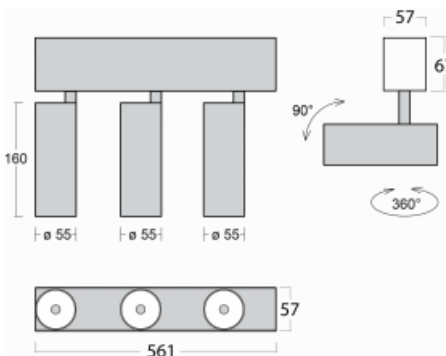

Luminaire

Lina60-S

04S-200S-30GDD/930, W

You will appreciate the L-Click system on the Lina60-S luminaire with a direct light distribution, which effectively saves you both time and money. How? The module simply clicks into the profile, so a lot of work is saved during assembly. This solution also prevents the direct touch of the LED technology and lengthens its operating life. The Lina60-S lighting system can be assembled creating endless lines and a big variety of shapes. In addition to great power output, the luminaire also has a great price. It will find its use in commercial, social and public spaces.

Technical drawing

| | |
|-----------------------------------|---|
| Type of installation | Recessed, Surface, Wall mounted, Suspended |
| Light distribution | Direct |
| Luminaire shape | Linear |
| Colour of the luminaires | White |
| Material | Aluminium |
| Lifetime | L80/B20 50 000 hours |
| Warranty | 5 years |
| Description of luminaires | Luminaire recessed/surface/wall mounted/suspended |
| Dimensions (l × w × h mm) | 561 mm × 57 mm × 67 mm |
| Light source | LED MODUL |
| DIR optical system | Reflector |
| Luminous flux* | 1200 lm |
| Colour Temperature | 3000 K warm white |
| Luminous efficacy | 88 lm/W |
| MacAdam Light source | 3 |
| Colour rendering index | 90 |
| Beam angle | 17° |
| UGR max. X=4H Y=8H, ρ=70,50,20 | 20.8 |

00-00356, W
cable 5x0,75 4000mm,
white

00-00357, W
cable 5x0,75 6000mm,
white

00-00363, K
cable 5x1,5 2000mm

00-00364, K
cable 5x1,5 4000mm

00-00365, K
cable 5x1,5 6000mm

00-00366, K
cable 7x0,75 2000mm

00-00367, K
cable 7x0,75 4000mm