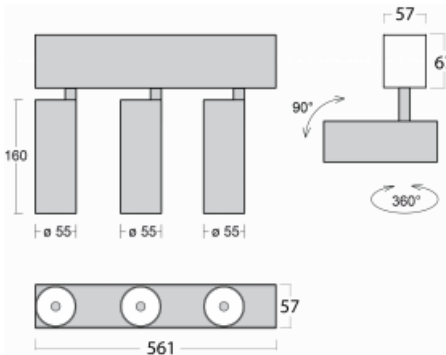

Luminaire

Lina60-S

04S-200S-30GDD/930, S

EPD[®]

You will appreciate the L-Click system on the Lina60-S luminaire with a direct light distribution, which effectively saves you both time and money. How? The module simply clicks into the profile, so a lot of work is saved during assembly. This solution also prevents the direct touch of the LED technology and lengthens its operating life. The Lina60-S lighting system can be assembled creating endless lines and a big variety of shapes. In addition to great power output, the luminaire also has a great price. It will find its use in commercial, social and public spaces.

Technical drawing

Type of installation	Recessed, Surface, Wall mounted, Suspended
Light distribution	Direct
Luminaire shape	Linear
Colour of the luminaires	Silver
Material	Aluminium
Lifetime	L80/B20 50 000 hours
Warranty	5 years
Description of luminaires	Luminaire recessed/surface/wall mounted/suspended
Dimensions	561 mm × 57 mm × 67 mm
Light source	LED MODUL