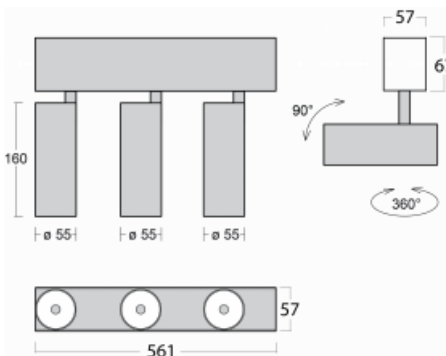

Luminaire

Lina60-S

04S-200S-30GDD/930, B

EPD®

You will appreciate the L-Click system on the Lina60-S luminaire with a direct light distribution, which effectively saves you both time and money. How? The module simply clicks into the profile, so a lot of work is saved during assembly. This solution also prevents the direct touch of the LED technology and lengthens its operating life. The Lina60-S lighting system can be assembled creating endless lines and a big variety of shapes. In addition to great power output, the luminaire also has a great price. It will find its use in commercial, social and public spaces.

Technical drawing

Type of installation	Recessed, Surface, Wall mounted, Suspended
Light distribution	Direct
Luminaire shape	Linear
Colour of the luminaires	Black
Material	Aluminium
Lifetime	L80/B20 50 000 hours
Warranty	5 years
Description of luminaires	Luminaire recessed/surface/wall mounted/suspended
Dimensions	561 mm × 57 mm × 67 mm
Light source	LED MODUL
Type of optical system	Reflector
Luminous flux*	1200 lm
Colour Temperature	3000 K warm white
Luminous efficacy	88 lm/W
MacAdam Light source	3
Colour rendering index	90
Beam angle	17°
UGR max. X=4H Y=8H, $\rho=70,50,20$	20.8