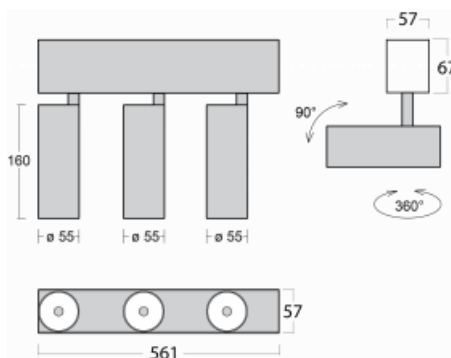

# Lina60-S

04S-200S-30GDD/930, B

EPD®

You will appreciate the L-Click system on the Lina60-S luminaire with a direct light distribution, which effectively saves you both time and money. How? The module simply clicks into the profile, so a lot of work is saved during assembly. This solution also prevents the direct touch of the LED technology and lengthens its operating life. The Lina60-S lighting system can be assembled creating endless lines and a big variety of shapes. In addition to great power output, the luminaire also has a great price. It will find its use in commercial, social and public spaces.

## Technical drawing

Type of installation	Recessed, Surface, Wall mounted, Suspended
Light distribution	Direct
Luminaire shape	Linear
Colour of the luminaires	Black
Material	Aluminium
Lifetime	L80/B20 50 000 hours
Warranty	5 years
Description of luminaires	Luminaire recessed/surface/wall mounted/suspended
Dimensions (l × w × h mm)	561 mm × 57 mm × 67 mm
Light source	LED MODUL
DIR optical system	Reflector
Luminous flux*	1200 lm
Colour Temperature	3000 K warm white
Luminous efficacy	88 lm/W
MacAdam Light source	3
Colour rendering index	90
Beam angle	17°
UGR max. X=4H Y=8H, $\rho=70,50,20$	20.8