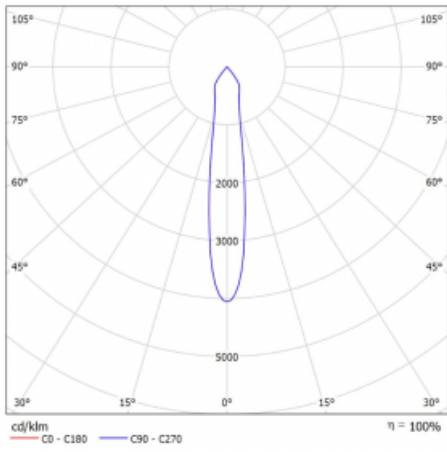

Luminaire

Lina60-S

04S-200S-30GDD/930, B

EPD®

You will appreciate the L-Click system on the Lina60-S luminaire with a direct light distribution, which effectively saves you both time and money. How? The module simply clicks into the profile, so a lot of work is saved during assembly. This solution also prevents the direct touch of the LED technology and lengthens its operating life. The Lina60-S lighting system can be assembled creating endless lines and a big variety of shapes. In addition to great power output, the luminaire also has a great price. It will find its use in commercial, social and public spaces.

Technical drawing

Type of installation	Recessed, Surface, Wall mounted, Suspended
Light distribution	Direct
Luminaire shape	Linear
Colour of the luminaires	Black
Material	Aluminium
Lifetime	L80/B20 50 000 hours
Warranty	5 years
Description of luminaires	Luminaire recessed/surface/wall mounted/suspended
Dimensions	561 mm × 57 mm × 67 mm
Light source	LED MODUL
Type of optical system	Reflector
Luminous flux*	1200 lm
Colour Temperature	3000 K warm white
Luminous efficacy	88 lm/W
MacAdam Light source	3
Colour rendering index	90
Beam angle	17°
UGR max. X=4H Y=8H, $\rho=70,50,20$	20.8

Curve

Luminaire power input* 40.8 W

Connection of the luminaires DALI

Electrical voltage 220-240V

Frequency 50/60Hz

⊕ CE IP 20

* $\pm 10\%$

Downloads