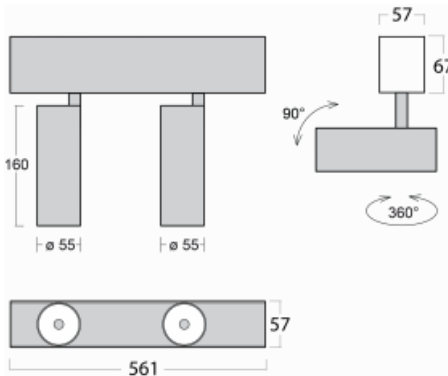

Luminaire

Lina60-S

04S-200S-20GGE/940, W

EPD[®]

You will appreciate the L-Click system on the Lina60-S luminaire with a direct light distribution, which effectively saves you both time and money. How? The module simply clicks into the profile, so a lot of work is saved during assembly. This solution also prevents the direct touch of the LED technology and lengthens its operating life. The Lina60-S lighting system can be assembled creating endless lines and a big variety of shapes. In addition to great power output, the luminaire also has a great price. It will find its use in commercial, social and public spaces.

Technical drawing

Type of installation	Recessed, Surface, Wall mounted, Suspended
----------------------	--

Light distribution	Direct
--------------------	--------

Luminaire shape	Linear
-----------------	--------

Description of luminaires	Luminaire recessed/surface/wall mounted/suspended
---------------------------	---

Dimensions	561 mm × 57 mm × 67 mm
------------	------------------------

Light source	LED MODUL
--------------	-----------