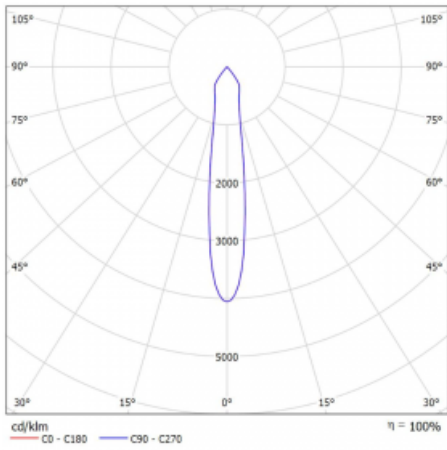

Curve

Luminaire power input* 40 W

Connection of the luminaires ON/OFF

Electrical voltage 220-240V

Frequency 50/60Hz

⊕ CE IP 20

* $\pm 10\%$