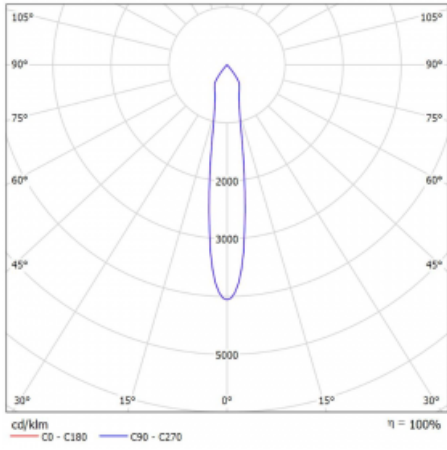

Curve

Luminaire power input* 40 W

Connection of the luminaires ON/OFF

Electrical voltage 220-240V

Frequency 50/60Hz

⊕ CE IP 20

*±10 %