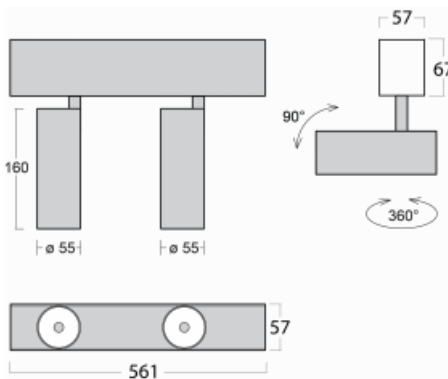

# Lina60-S

04S-200S-20GGE/930, S

EPD®

You will appreciate the L-Click system on the Lina60-S luminaire with a direct light distribution, which effectively saves you both time and money. How? The module simply clicks into the profile, so a lot of work is saved during assembly. This solution also prevents the direct touch of the LED technology and lengthens its operating life. The Lina60-S lighting system can be assembled creating endless lines and a big variety of shapes. In addition to great power output, the luminaire also has a great price. It will find its use in commercial, social and public spaces.

## Technical drawing

Type of installation	Recessed, Surface, Wall mounted, Suspended
Light distribution	Direct
Luminaire shape	Linear
Colour of the luminaires	Silver
Material	Aluminium
Lifetime	L80/B20 50 000 hours
Warranty	5 years
Description of luminaires	Luminaire recessed/surface/wall mounted/suspended
Dimensions (l × w × h mm)	561 mm × 57 mm × 67 mm
Light source	LED MODUL
DIR optical system	Reflector
Luminous flux*	1650 lm
Colour Temperature	3000 K warm white
Luminous efficacy	83 lm/W
MacAdam Light source	3
Colour rendering index	90
Beam angle	17°
UGR max. X=4H Y=8H, $\rho=70,50,20$	21.9