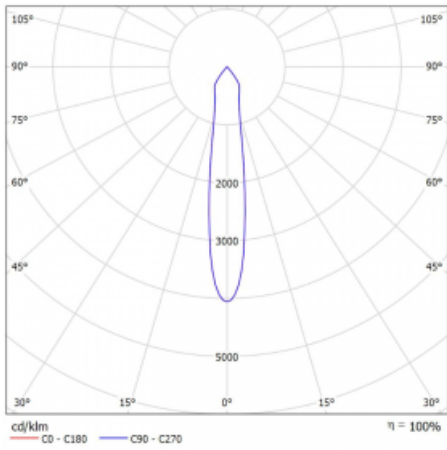

Curve

Luminaire power input* 40 W

Connection of the luminaires ON/OFF

Electrical voltage 220-240V

Frequency 50/60Hz

⊕ CE IP 20

*±10 %