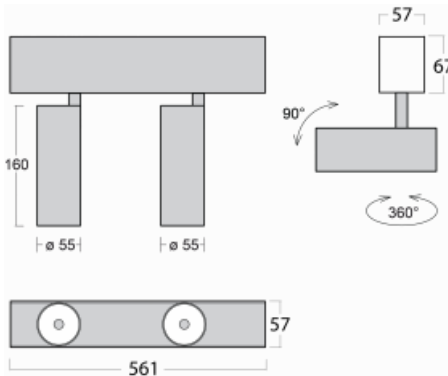

Luminaire

Lina60-S

04S-200S-20GGE/930, S

EPD®

You will appreciate the L-Click system on the Lina60-S luminaire with a direct light distribution, which effectively saves you both time and money. How? The module simply clicks into the profile, so a lot of work is saved during assembly. This solution also prevents the direct touch of the LED technology and lengthens its operating life. The Lina60-S lighting system can be assembled creating endless lines and a big variety of shapes. In addition to great power output, the luminaire also has a great price. It will find its use in commercial, social and public spaces.

Technical drawing

Type of installation	Recessed, Surface, Wall mounted, Suspended
Light distribution	Direct
Luminaire shape	Linear
Colour of the luminaires	Silver
Material	Aluminium
Lifetime	L80/B20 50 000 hours
Warranty	5 years
Description of luminaires	Luminaire recessed/surface/wall mounted/suspended
Dimensions	561 mm × 57 mm × 67 mm
Light source	LED MODUL