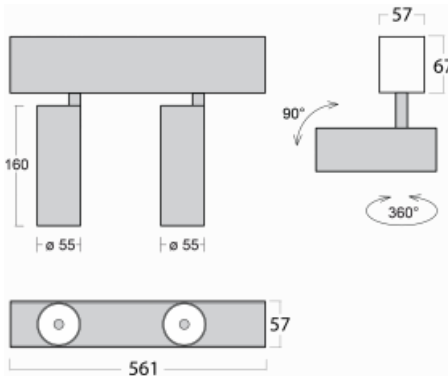

Luminaire

Lina60-S

04S-200S-20GGD/940, S

EPD®

You will appreciate the L-Click system on the Lina60-S luminaire with a direct light distribution, which effectively saves you both time and money. How? The module simply clicks into the profile, so a lot of work is saved during assembly. This solution also prevents the direct touch of the LED technology and lengthens its operating life. The Lina60-S lighting system can be assembled creating endless lines and a big variety of shapes. In addition to great power output, the luminaire also has a great price. It will find its use in commercial, social and public spaces.

Technical drawing

Type of installation	Recessed, Surface, Wall mounted, Suspended
Light distribution	Direct
Luminaire shape	Linear
Colour of the luminaires	Silver
Material	Aluminium
Lifetime	L80/B20 50 000 hours
Warranty	5 years
Description of luminaires	Luminaire recessed/surface/wall mounted/suspended
Dimensions	561 mm × 57 mm × 67 mm
Light source	LED MODUL
Type of optical system	Reflector
Luminous flux*	1750 lm
Colour Temperature	4000 K cool white
Luminous efficacy	88 lm/W
MacAdam Light source	3
Colour rendering index	90
Beam angle	17°
UGR max. X=4H Y=8H, $\rho=70,50,20$	22.1

Curve

Luminaire power input* 40 W

Connection of the luminaires DALI

Electrical voltage 220-240V

Frequency 50/60Hz

⊕ CE IP 20

* $\pm 10\%$

Downloads