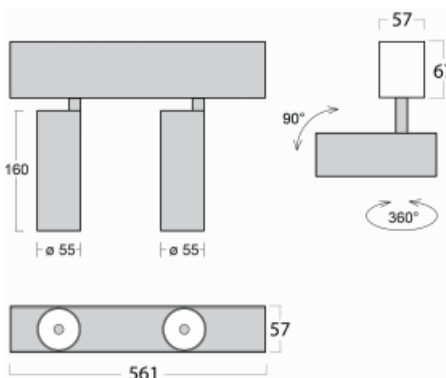

Luminaire

Lina60-S

04S-200S-20GGD/940, S

EPD®

You will appreciate the L-Click system on the Lina60-S luminaire with a direct light distribution, which effectively saves you both time and money. How? The module simply clicks into the profile, so a lot of work is saved during assembly. This solution also prevents the direct touch of the LED technology and lengthens its operating life. The Lina60-S lighting system can be assembled creating endless lines and a big variety of shapes. In addition to great power output, the luminaire also has a great price. It will find its use in commercial, social and public spaces.

Technical drawing

Type of installation	Recessed, Surface, Wall mounted, Suspended
Light distribution	Direct
Luminaire shape	Linear
Colour of the luminaires	Silver
Material	Aluminium
Lifetime	L80/B20 50 000 hours
Warranty	5 years
Description of luminaires	Luminaire recessed/surface/wall mounted/suspended
Dimensions (l × w × h mm)	561 mm × 57 mm × 67 mm
Light source	LED MODUL
DIR optical system	Reflector
Luminous flux*	1750 lm
Colour Temperature	4000 K cool white
Luminous efficacy	88 lm/W
MacAdam Light source	3
Colour rendering index	90
Beam angle	17°
UGR max. X=4H Y=8H, $\rho=70,50,20$	22.1