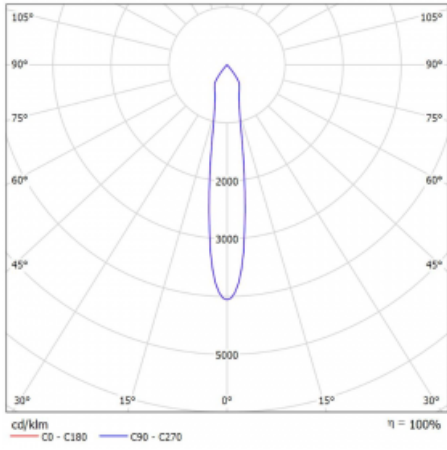

Luminaire

Lina60-S

04S-200S-20GGD/940, S

EPD®

You will appreciate the L-Click system on the Lina60-S luminaire with a direct light distribution, which effectively saves you both time and money. How? The module simply clicks into the profile, so a lot of work is saved during assembly. This solution also prevents the direct touch of the LED technology and lengthens its operating life. The Lina60-S lighting system can be assembled creating endless lines and a big variety of shapes. In addition to great power output, the luminaire also has a great price. It will find its use in commercial, social and public spaces.

Technical drawing

Type of installation	Recessed, Surface, Wall mounted, Suspended
Light distribution	Direct
Luminaire shape	Linear
Colour of the luminaires	Silver
Material	Aluminium
Lifetime	L80/B20 50 000 hours
Warranty	5 years
Description of luminaires	Luminaire recessed/surface/wall mounted/suspended
Dimensions (l × w × h mm)	561 mm × 57 mm × 67 mm
Light source	LED MODUL
DIR optical system	Reflector
Luminous flux*	1750 lm
Colour Temperature	4000 K cool white
Luminous efficacy	88 lm/W
MacAdam Light source	3
Colour rendering index	90
Beam angle	17°
UGR max. X=4H Y=8H, $\rho=70,50,20$	22.1

Curve

Luminaire power input* 40 W

Connection of the luminaires DALI

Electrical voltage 220-240V

Frequency 50/60Hz

⊕ CE IP 20

*±10 %

Downloads