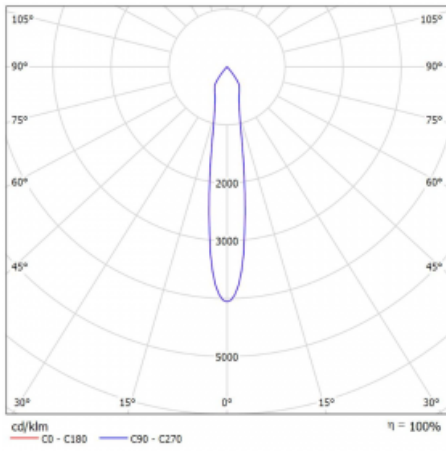

Curve

Luminaire power input* 40 W

Connection of the luminaires DALI

Electrical voltage 220-240V

Frequency 50/60Hz

⊕ CE IP 20

*±10 %