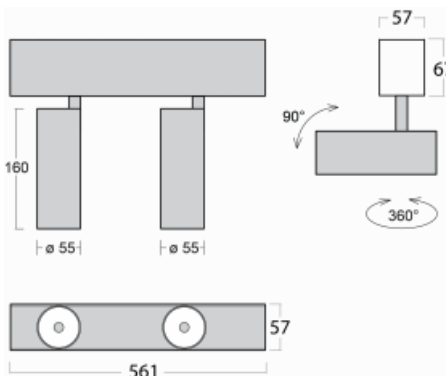

# Lina60-S

04S-200S-20GGD/940, B

EPD®

You will appreciate the L-Click system on the Lina60-S luminaire with a direct light distribution, which effectively saves you both time and money. How? The module simply clicks into the profile, so a lot of work is saved during assembly. This solution also prevents the direct touch of the LED technology and lengthens its operating life. The Lina60-S lighting system can be assembled creating endless lines and a big variety of shapes. In addition to great power output, the luminaire also has a great price. It will find its use in commercial, social and public spaces.

## Technical drawing

Type of installation	Recessed, Surface, Wall mounted, Suspended
Light distribution	Direct
Luminaire shape	Linear
Colour of the luminaires	Black
Material	Aluminium
Lifetime	L80/B20 50 000 hours
Warranty	5 years
Description of luminaires	Luminaire recessed/surface/wall mounted/suspended
Dimensions (l × w × h mm)	561 mm × 57 mm × 67 mm
Light source	LED MODUL
DIR optical system	Reflector
Luminous flux*	1750 lm
Colour Temperature	4000 K cool white
Luminous efficacy	88 lm/W
MacAdam Light source	3
Colour rendering index	90
Beam angle	17°
UGR max. X=4H Y=8H, $\rho=70,50,20$	22.1