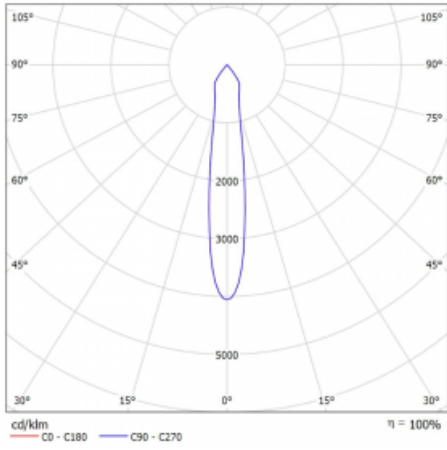

Luminaire

Lina60-S

04S-200S-20GGD/930, W

EPD®

You will appreciate the L-Click system on the Lina60-S luminaire with a direct light distribution, which effectively saves you both time and money. How? The module simply clicks into the profile, so a lot of work is saved during assembly. This solution also prevents the direct touch of the LED technology and lengthens its operating life. The Lina60-S lighting system can be assembled creating endless lines and a big variety of shapes. In addition to great power output, the luminaire also has a great price. It will find its use in commercial, social and public spaces.

Technical drawing

Type of installation	Recessed, Surface, Wall mounted, Suspended
Light distribution	Direct
Luminaire shape	Linear
Colour of the luminaires	White
Material	Aluminium
Lifetime	L80/B20 50 000 hours
Warranty	5 years
Description of luminaires	Luminaire recessed/surface/wall mounted/suspended
Dimensions	561 mm × 57 mm × 67 mm
Light source	LED MODUL
Type of optical system	Reflector
Luminous flux*	1650 lm
Colour Temperature	3000 K warm white
Luminous efficacy	83 lm/W
MacAdam Light source	3
Colour rendering index	90
Beam angle	17°
UGR max. X=4H Y=8H, $\rho=70,50,20$	21.9

Curve

Luminaire power input* 40 W

Connection of the luminaires DALI

Electrical voltage 220-240V

Frequency 50/60Hz

⊕ CE IP 20

*±10 %

Downloads