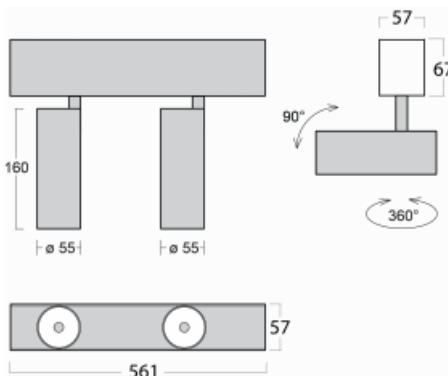

Luminaire

Lina60-S

04S-200S-20GGD/930, W

EPD®

You will appreciate the L-Click system on the Lina60-S luminaire with a direct light distribution, which effectively saves you both time and money. How? The module simply clicks into the profile, so a lot of work is saved during assembly. This solution also prevents the direct touch of the LED technology and lengthens its operating life. The Lina60-S lighting system can be assembled creating endless lines and a big variety of shapes. In addition to great power output, the luminaire also has a great price. It will find its use in commercial, social and public spaces.

Technical drawing

Type of installation	Recessed, Surface, Wall mounted, Suspended
Light distribution	Direct
Luminaire shape	Linear
Colour of the luminaires	White
Material	Aluminium
Lifetime	L80/B20 50 000 hours
Warranty	5 years
Description of luminaires	Luminaire recessed/surface/wall mounted/suspended
Dimensions	561 mm × 57 mm × 67 mm
Light source	LED MODUL
Type of optical system	Reflector
Luminous flux*	1650 lm
Colour Temperature	3000 K warm white
Luminous efficacy	83 lm/W
MacAdam Light source	3
Colour rendering index	90
Beam angle	17°
UGR max. X=4H Y=8H, $\rho=70,50,20$	21.9

Curve

Luminaire power input* 40 W

Connection of the luminaires DALI

Electrical voltage 220-240V

Frequency 50/60Hz

⊕ CE IP 20

*±10 %

Downloads