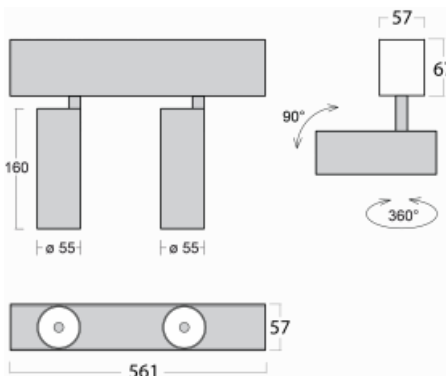

Luminaire

Lina60-S

04S-200S-20GGD/930, W

You will appreciate the L-Click system on the Lina60-S luminaire with a direct light distribution, which effectively saves you both time and money. How? The module simply clicks into the profile, so a lot of work is saved during assembly. This solution also prevents the direct touch of the LED technology and lengthens its operating life. The Lina60-S lighting system can be assembled creating endless lines and a big variety of shapes. In addition to great power output, the luminaire also has a great price. It will find its use in commercial, social and public spaces.

Technical drawing

Type of installation	Recessed, Surface, Wall mounted, Suspended
Light distribution	Direct
Luminaire shape	Linear
Colour of the luminaires	White
Material	Aluminium
Lifetime	L80/B20 50 000 hours
Warranty	5 years
Description of luminaires	Luminaire recessed/surface/wall mounted/suspended
Dimensions (l × w × h mm)	561 mm × 57 mm × 67 mm
Light source	LED MODUL
DIR optical system	Reflector
Luminous flux*	1650 lm
Colour Temperature	3000 K warm white
Luminous efficacy	83 lm/W
MacAdam Light source	3
Colour rendering index	90
Beam angle	17°
UGR max. X=4H Y=8H, $\rho=70,50,20$	21.9

Curve

Luminaire power input* 40 W

Connection of the luminaires DALI

Electrical voltage 220-240V

Frequency 50/60Hz

⊕ CE IP 20

*±10 %

Downloads

00-00356, W
cable 5x0,75 4000mm,
white

00-00357, W
cable 5x0,75 6000mm,
white

00-00363, K
cable 5x1,5 2000mm

00-00364, K
cable 5x1,5 4000mm

00-00365, K
cable 5x1,5 6000mm

00-00366, K
cable 7x0,75 2000mm

00-00367, K
cable 7x0,75 4000mm