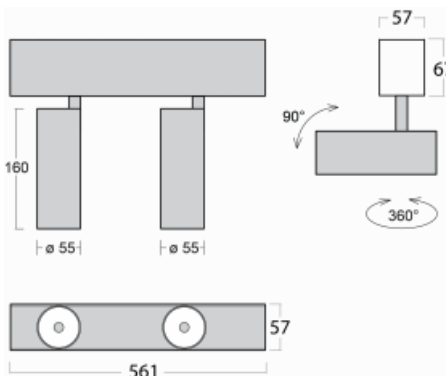

Luminaire

Lina60-S

04S-200S-20GGD/930, S

EPD®

You will appreciate the L-Click system on the Lina60-S luminaire with a direct light distribution, which effectively saves you both time and money. How? The module simply clicks into the profile, so a lot of work is saved during assembly. This solution also prevents the direct touch of the LED technology and lengthens its operating life. The Lina60-S lighting system can be assembled creating endless lines and a big variety of shapes. In addition to great power output, the luminaire also has a great price. It will find its use in commercial, social and public spaces.

Technical drawing

Type of installation	Recessed, Surface, Wall mounted, Suspended
Light distribution	Direct
Luminaire shape	Linear
Colour of the luminaires	Silver
Material	Aluminium
Lifetime	L80/B20 50 000 hours
Warranty	5 years
Description of luminaires	Luminaire recessed/surface/wall mounted/suspended
Dimensions (l × w × h mm)	561 mm × 57 mm × 67 mm
Light source	LED MODUL
DIR optical system	Reflector
Luminous flux*	1650 lm
Colour Temperature	3000 K warm white
Luminous efficacy	83 lm/W
MacAdam Light source	3
Colour rendering index	90
Beam angle	17°
UGR max. X=4H Y=8H, $\rho=70,50,20$	21.9