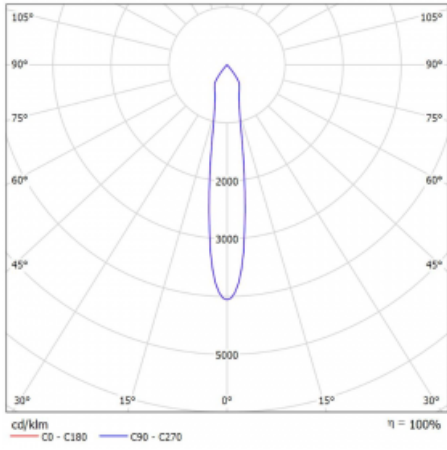

Luminaire

Lina60-S

04S-200S-20GGD/930, S

EPD®

You will appreciate the L-Click system on the Lina60-S luminaire with a direct light distribution, which effectively saves you both time and money. How? The module simply clicks into the profile, so a lot of work is saved during assembly. This solution also prevents the direct touch of the LED technology and lengthens its operating life. The Lina60-S lighting system can be assembled creating endless lines and a big variety of shapes. In addition to great power output, the luminaire also has a great price. It will find its use in commercial, social and public spaces.

Technical drawing

Type of installation	Recessed, Surface, Wall mounted, Suspended
Light distribution	Direct
Luminaire shape	Linear
Colour of the luminaires	Silver
Material	Aluminium
Lifetime	L80/B20 50 000 hours
Warranty	5 years
Description of luminaires	Luminaire recessed/surface/wall mounted/suspended
Dimensions (l × w × h mm)	561 mm × 57 mm × 67 mm
Light source	LED MODUL
DIR optical system	Reflector
Luminous flux*	1650 lm
Colour Temperature	3000 K warm white
Luminous efficacy	83 lm/W
MacAdam Light source	3
Colour rendering index	90
Beam angle	17°
UGR max. X=4H Y=8H, $\rho=70,50,20$	21.9

Curve

Luminaire power input* 40 W

Connection of the luminaires DALI

Electrical voltage 220-240V

Frequency 50/60Hz

⊕ CE IP 20

* $\pm 10\%$

Downloads