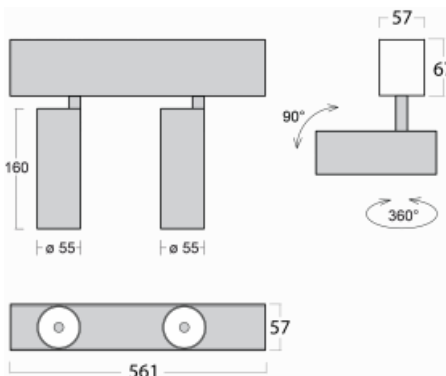

# Lina60-S

04S-200S-20GDE/940, W

EPD®

You will appreciate the L-Click system on the Lina60-S luminaire with a direct light distribution, which effectively saves you both time and money. How? The module simply clicks into the profile, so a lot of work is saved during assembly. This solution also prevents the direct touch of the LED technology and lengthens its operating life. The Lina60-S lighting system can be assembled creating endless lines and a big variety of shapes. In addition to great power output, the luminaire also has a great price. It will find its use in commercial, social and public spaces.

## Technical drawing

Type of installation	Recessed, Surface, Wall mounted, Suspended
Light distribution	Direct
Luminaire shape	Linear
Colour of the luminaires	White
Material	Aluminium
Lifetime	L80/B20 50 000 hours
Warranty	5 years
Description of luminaires	Luminaire recessed/surface/wall mounted/suspended
Dimensions (l × w × h mm)	561 mm × 57 mm × 67 mm
Light source	LED MODUL
DIR optical system	Reflector
Luminous flux*	1250 lm
Colour Temperature	4000 K cool white
Luminous efficacy	92 lm/W
MacAdam Light source	3
Colour rendering index	90
Beam angle	17°
UGR max. X=4H Y=8H, $\rho=70,50,20$	21