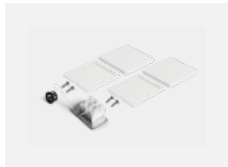

Technical drawing

Type of installation	Recessed, Surface, Wall mounted, Suspended
Light distribution	Direct
Luminaire shape	Linear
Colour of the luminaires	White
Material	Aluminium
Lifetime	L80/B20 50 000 hours
Warranty	5 years
Description of luminaires	Luminaire recessed/surface/wall mounted/suspended
Dimensions	561 mm × 57 mm × 67 mm
Light source	LED MODUL
Type of optical system	Reflector
Luminous flux*	1250 lm
Colour Temperature	4000 K cool white
Luminous efficacy	92 lm/W
MacAdam Light source	3
Colour rendering index	90
Beam angle	17°
UGR max. X=4H Y=8H, $\rho=70,50,20$	21

00-00358, K
cable 3x0,75 4000mm

00-00360, K
cable 3x0,75 6000mm

00-00370, W
ceiling cup 80x80x32mm

00-00500
wire for emergency
lighting XX-XXXX-20

00-00600, F
ceiling fastening for
luminaires 132-5xxK,
04-2000x, 05-2000x,
09-200x - 1 piece

00-20700, B
2 pcs of wall fastening
Lipo/Lina

04-00200, N
straight connector

04-01200, F
Accessory for gear-tray
release

04-20100, W
2xend cap - metal, 3-
conductor terminal box,
grommet

04-20102, W
2xend cap - plastic, 3-
conductor terminal box,
grommet

04-20900, F
bracket for installation
of suspended type of
profile as recessed
trimless