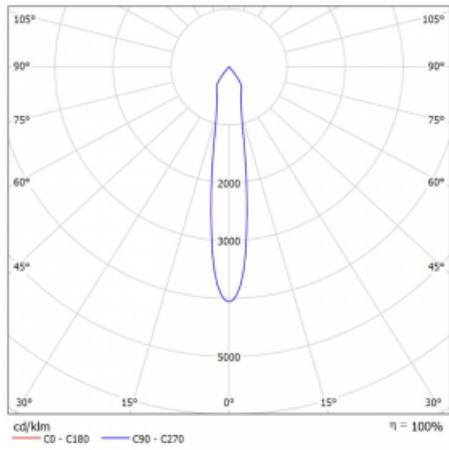

# Lina60-S

04S-200S-20GDE/940, W

EPD®

You will appreciate the L-Click system on the Lina60-S luminaire with a direct light distribution, which effectively saves you both time and money. How? The module simply clicks into the profile, so a lot of work is saved during assembly. This solution also prevents the direct touch of the LED technology and lengthens its operating life. The Lina60-S lighting system can be assembled creating endless lines and a big variety of shapes. In addition to great power output, the luminaire also has a great price. It will find its use in commercial, social and public spaces.

## Technical drawing

Type of installation	Recessed, Surface, Wall mounted, Suspended
Light distribution	Direct
Luminaire shape	Linear
Colour of the luminaires	White
Material	Aluminium
Lifetime	L80/B20 50 000 hours
Warranty	5 years
Description of luminaires	Luminaire recessed/surface/wall mounted/suspended
Dimensions (l × w × h mm)	561 mm × 57 mm × 67 mm
Light source	LED MODUL
DIR optical system	Reflector
Luminous flux*	1250 lm
Colour Temperature	4000 K cool white
Luminous efficacy	92 lm/W
MacAdam Light source	3
Colour rendering index	90
Beam angle	17°
UGR max. X=4H Y=8H, $\rho=70,50,20$	21

## Curve

Luminaire power input\* 27.2 W

Connection of the luminaires ON/OFF

Electrical voltage 220-240V

Frequency 50/60Hz

⊕ CE IP 20

\*±10 %