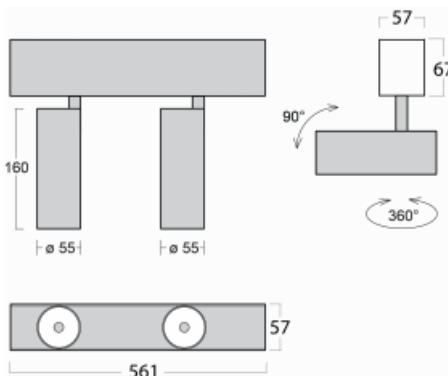

Luminaire

Lina60-S

04S-200S-20GDE/940, W

EPD[®]

You will appreciate the L-Click system on the Lina60-S luminaire with a direct light distribution, which effectively saves you both time and money. How? The module simply clicks into the profile, so a lot of work is saved during assembly. This solution also prevents the direct touch of the LED technology and lengthens its operating life. The Lina60-S lighting system can be assembled creating endless lines and a big variety of shapes. In addition to great power output, the luminaire also has a great price. It will find its use in commercial, social and public spaces.

Technical drawing

Type of installation	Recessed, Surface, Wall mounted, Suspended
Light distribution	Direct
Luminaire shape	Linear
Colour of the luminaires	White
Material	Aluminium
Lifetime	L80/B20 50 000 hours
Warranty	5 years
Description of luminaires	Luminaire recessed/surface/wall mounted/suspended
Dimensions	561 mm × 57 mm × 67 mm
Light source	LED MODUL
Type of optical system	Reflector
Luminous flux*	1250 lm
Colour Temperature	4000 K cool white
Luminous efficacy	92 lm/W
MacAdam Light source	3
Colour rendering index	90
Beam angle	17°
UGR max. X=4H Y=8H, $\rho=70,50,20$	21

Curve

Luminaire power input* 27.2 W

Connection of the luminaires ON/OFF

Electrical voltage 220-240V

Frequency 50/60Hz

⊕ CE IP 20

*±10 %

Downloads