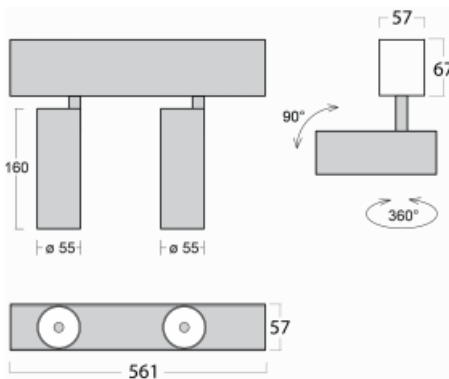

Luminaire

Lina60-S

04S-200S-20GDE/940, S

EPD®

You will appreciate the L-Click system on the Lina60-S luminaire with a direct light distribution, which effectively saves you both time and money. How? The module simply clicks into the profile, so a lot of work is saved during assembly. This solution also prevents the direct touch of the LED technology and lengthens its operating life. The Lina60-S lighting system can be assembled creating endless lines and a big variety of shapes. In addition to great power output, the luminaire also has a great price. It will find its use in commercial, social and public spaces.

Technical drawing

Type of installation	Recessed, Surface, Wall mounted, Suspended
Light distribution	Direct
Luminaire shape	Linear
Colour of the luminaires	Silver
Material	Aluminium
Lifetime	L80/B20 50 000 hours
Warranty	5 years
Description of luminaires	Luminaire recessed/surface/wall mounted/suspended
Dimensions	561 mm × 57 mm × 67 mm
Light source	LED MODUL
Type of optical system	Reflector
Luminous flux*	1250 lm
Colour Temperature	4000 K cool white
Luminous efficacy	92 lm/W
MacAdam Light source	3
Colour rendering index	90
Beam angle	17°
UGR max. X=4H Y=8H, $\rho=70,50,20$	21

Curve

Luminaire power input* 27.2 W

Connection of the luminaires ON/OFF

Electrical voltage 220-240V

Frequency 50/60Hz

⊕ CE IP 20

* $\pm 10\%$

Downloads