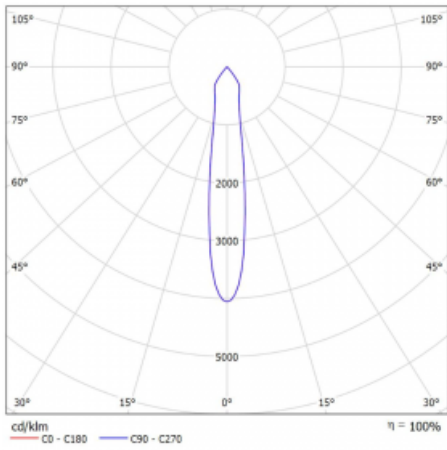

Luminaire

Lina60-S

04S-200S-20GDE/940, S

EPD®

You will appreciate the L-Click system on the Lina60-S luminaire with a direct light distribution, which effectively saves you both time and money. How? The module simply clicks into the profile, so a lot of work is saved during assembly. This solution also prevents the direct touch of the LED technology and lengthens its operating life. The Lina60-S lighting system can be assembled creating endless lines and a big variety of shapes. In addition to great power output, the luminaire also has a great price. It will find its use in commercial, social and public spaces.

Technical drawing

Type of installation	Recessed, Surface, Wall mounted, Suspended
Light distribution	Direct
Luminaire shape	Linear
Colour of the luminaires	Silver
Material	Aluminium
Lifetime	L80/B20 50 000 hours
Warranty	5 years
Description of luminaires	Luminaire recessed/surface/wall mounted/suspended
Dimensions	561 mm × 57 mm × 67 mm
Light source	LED MODUL
Type of optical system	Reflector
Luminous flux*	1250 lm
Colour Temperature	4000 K cool white
Luminous efficacy	92 lm/W
MacAdam Light source	3
Colour rendering index	90
Beam angle	17°
UGR max. X=4H Y=8H, $\rho=70,50,20$	21

Curve

Luminaire power input* 27.2 W

Connection of the luminaires ON/OFF

Electrical voltage 220-240V

Frequency 50/60Hz

⊕ CE IP 20

* $\pm 10\%$

Downloads