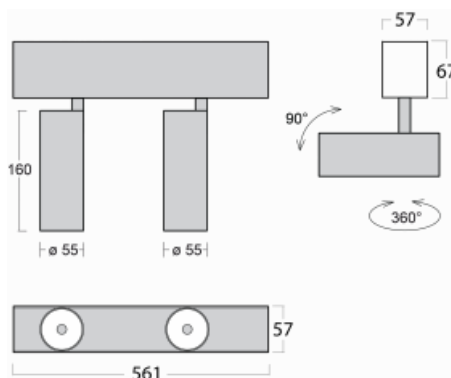

Luminaire

Lina60-S

04S-200S-20GDE/940, B

Type of installation	Recessed, Surface, Wall mounted, Suspended
Light distribution	Direct
Luminaire shape	Linear
Colour of the luminaires	Black
Material	Aluminium
Lifetime	L80/B20 50 000 hours
Warranty	5 years
Description of luminaires	Luminaire recessed/surface/wall mounted/suspended
Dimensions (l × w × h mm)	561 mm × 57 mm × 67 mm
Light source	LED MODUL
DIR optical system	Reflector
Luminous flux*	1250 lm
Colour Temperature	4000 K cool white
Luminous efficacy	92 lm/W
MacAdam Light source	3
Colour rendering index	90
Beam angle	17°
UGR max. X=4H Y=8H, $\rho=70,50,20$	21

You will appreciate the L-Click system on the Lina60-S luminaire with a direct light distribution, which effectively saves you both time and money. How? The module simply clicks into the profile, so a lot of work is saved during assembly. This solution also prevents the direct touch of the LED technology and lengthens its operating life. The Lina60-S lighting system can be assembled creating endless lines and a big variety of shapes. In addition to great power output, the luminaire also has a great price. It will find its use in commercial, social and public spaces.

Technical drawing

Curve

Luminaire power input* 27.2 W

Connection of the luminaires ON/OFF

Electrical voltage 220-240V

Frequency 50/60Hz

⊕ CE IP 20

* $\pm 10\%$