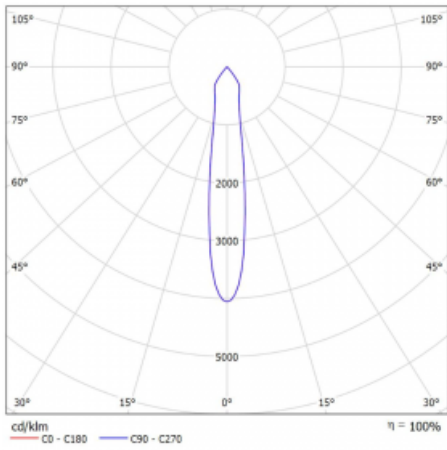

# Lina60-S

04S-200S-20GDE/930, W

EPD®

You will appreciate the L-Click system on the Lina60-S luminaire with a direct light distribution, which effectively saves you both time and money. How? The module simply clicks into the profile, so a lot of work is saved during assembly. This solution also prevents the direct touch of the LED technology and lengthens its operating life. The Lina60-S lighting system can be assembled creating endless lines and a big variety of shapes. In addition to great power output, the luminaire also has a great price. It will find its use in commercial, social and public spaces.

## Technical drawing

Type of installation	Recessed, Surface, Wall mounted, Suspended
Light distribution	Direct
Luminaire shape	Linear
Colour of the luminaires	White
Material	Aluminium
Lifetime	L80/B20 50 000 hours
Warranty	5 years
Description of luminaires	Luminaire recessed/surface/wall mounted/suspended
Dimensions (l × w × h mm)	561 mm × 57 mm × 67 mm
Light source	LED MODUL
DIR optical system	Reflector
Luminous flux*	1200 lm
Colour Temperature	3000 K warm white
Luminous efficacy	88 lm/W
MacAdam Light source	3
Colour rendering index	90
Beam angle	17°
UGR max. X=4H Y=8H, $\rho=70,50,20$	20.8

## Curve

Luminaire power input\* 27.2 W

Connection of the luminaires ON/OFF

Electrical voltage 220-240V

Frequency 50/60Hz

⊕ CE IP 20

\*±10 %