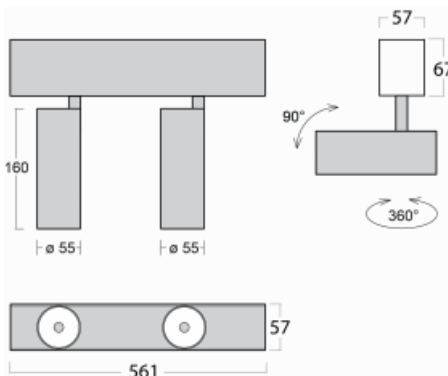

Luminaire

Lina60-S

04S-200S-20GDE/930, S

EPD®

You will appreciate the L-Click system on the Lina60-S luminaire with a direct light distribution, which effectively saves you both time and money. How? The module simply clicks into the profile, so a lot of work is saved during assembly. This solution also prevents the direct touch of the LED technology and lengthens its operating life. The Lina60-S lighting system can be assembled creating endless lines and a big variety of shapes. In addition to great power output, the luminaire also has a great price. It will find its use in commercial, social and public spaces.

Technical drawing

Type of installation	Recessed, Surface, Wall mounted, Suspended
Light distribution	Direct
Luminaire shape	Linear
Colour of the luminaires	Silver
Material	Aluminium
Lifetime	L80/B20 50 000 hours
Warranty	5 years
Description of luminaires	Luminaire recessed/surface/wall mounted/suspended
Dimensions (l × w × h mm)	561 mm × 57 mm × 67 mm
Light source	LED MODUL
DIR optical system	Reflector
Luminous flux*	1200 lm
Colour Temperature	3000 K warm white
Luminous efficacy	88 lm/W
MacAdam Light source	3
Colour rendering index	90
Beam angle	17°
UGR max. X=4H Y=8H, $\rho=70,50,20$	20.8

Curve

Luminaire power input* 27.2 W

Connection of the luminaires ON/OFF

Electrical voltage 220-240V

Frequency 50/60Hz

⊕ CE IP 20

* $\pm 10\%$

Downloads