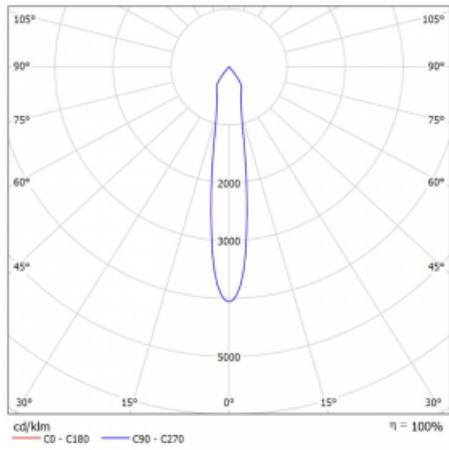

Luminaire

Lina60-S

04S-200S-20GDE/930, S

EPD®

You will appreciate the L-Click system on the Lina60-S luminaire with a direct light distribution, which effectively saves you both time and money. How? The module simply clicks into the profile, so a lot of work is saved during assembly. This solution also prevents the direct touch of the LED technology and lengthens its operating life. The Lina60-S lighting system can be assembled creating endless lines and a big variety of shapes. In addition to great power output, the luminaire also has a great price. It will find its use in commercial, social and public spaces.

Technical drawing

Type of installation	Recessed, Surface, Wall mounted, Suspended
Light distribution	Direct
Luminaire shape	Linear
Colour of the luminaires	Silver
Material	Aluminium
Lifetime	L80/B20 50 000 hours
Warranty	5 years
Description of luminaires	Luminaire recessed/surface/wall mounted/suspended
Dimensions (l × w × h mm)	561 mm × 57 mm × 67 mm
Light source	LED MODUL
DIR optical system	Reflector
Luminous flux*	1200 lm
Colour Temperature	3000 K warm white
Luminous efficacy	88 lm/W
MacAdam Light source	3
Colour rendering index	90
Beam angle	17°
UGR max. X=4H Y=8H, $\rho=70,50,20$	20.8

Curve

Luminaire power input* 27.2 W

Connection of the luminaires ON/OFF

Electrical voltage 220-240V

Frequency 50/60Hz

⊕ CE IP 20

* $\pm 10\%$

Downloads