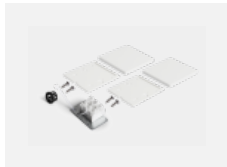

Technical drawing

Type of installation	Recessed, Surface, Wall mounted, Suspended
Light distribution	Direct
Luminaire shape	Linear
Colour of the luminaires	Silver
Material	Aluminium
Lifetime	L80/B20 50 000 hours
Warranty	5 years
Description of luminaires	Luminaire recessed/surface/wall mounted/suspended
Dimensions (l × w × h mm)	561 mm × 57 mm × 67 mm
Light source	LED MODUL
DIR optical system	Reflector
Luminous flux*	1200 lm
Colour Temperature	3000 K warm white
Luminous efficacy	88 lm/W
MacAdam Light source	3
Colour rendering index	90
Beam angle	17°
UGR max. X=4H Y=8H, $\rho=70,50,20$	20.8

00-00358, K
cable 3x0,75 4000mm,
transparent

00-00360, K
cable 3x0,75 6000mm,
transparent

00-00370, S
ceiling cup 80x80x32mm

00-00600, F
ceiling fastening for
luminaires 132-5xxK,
04-2000x, 05-2000x,
09-200x - 1 piece

00-20700, B
2 pcs of wall fastening
Lipo/Lina

04-00200, N
straight connector

04-01200, F
Accessory for gear-tray
release

04-20100, S
2xend cap - metal, 3-
conductor terminal box,
grommet

04-20102, S
2xend cap - plastic, 3-
conductor terminal box,
grommet

04-20900, F
bracket for installation
of suspended type of
profile as recessed
trimless