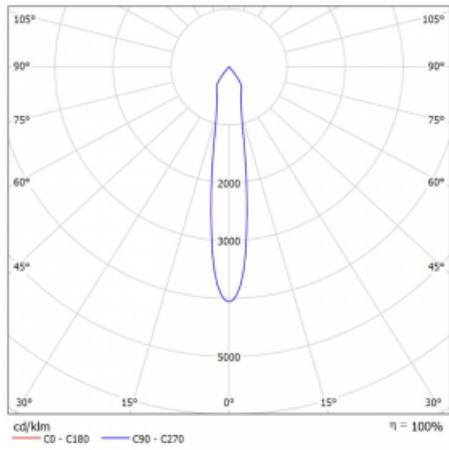

# Lina60-S

04S-200S-20GDD/940, W

EPD®

You will appreciate the L-Click system on the Lina60-S luminaire with a direct light distribution, which effectively saves you both time and money. How? The module simply clicks into the profile, so a lot of work is saved during assembly. This solution also prevents the direct touch of the LED technology and lengthens its operating life. The Lina60-S lighting system can be assembled creating endless lines and a big variety of shapes. In addition to great power output, the luminaire also has a great price. It will find its use in commercial, social and public spaces.

## Technical drawing

Type of installation	Recessed, Surface, Wall mounted, Suspended
Light distribution	Direct
Luminaire shape	Linear
Colour of the luminaires	White
Material	Aluminium
Lifetime	L80/B20 50 000 hours
Warranty	5 years
Description of luminaires	Luminaire recessed/surface/wall mounted/suspended
Dimensions (l × w × h mm)	561 mm × 57 mm × 67 mm
Light source	LED MODUL
DIR optical system	Reflector
Luminous flux*	1250 lm
Colour Temperature	4000 K cool white
Luminous efficacy	92 lm/W
MacAdam Light source	3
Colour rendering index	90
Beam angle	17°
UGR max. X=4H Y=8H, $\rho=70,50,20$	21

## Curve

Luminaire power input\* 27.2 W

Connection of the luminaires DALI

Electrical voltage 220-240V

Frequency 50/60Hz

⊕ CE IP 20

\*±10 %