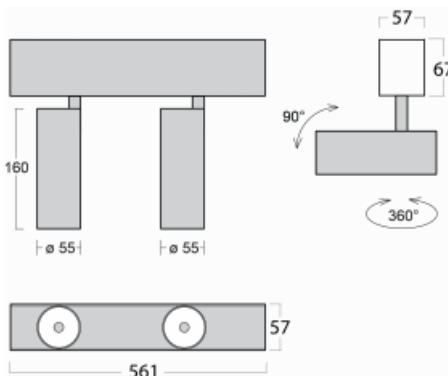

# Lina60-S

04S-200S-20GDD/940, W

**EPD<sup>®</sup>**

You will appreciate the L-Click system on the Lina60-S luminaire with a direct light distribution, which effectively saves you both time and money. How? The module simply clicks into the profile, so a lot of work is saved during assembly. This solution also prevents the direct touch of the LED technology and lengthens its operating life. The Lina60-S lighting system can be assembled creating endless lines and a big variety of shapes. In addition to great power output, the luminaire also has a great price. It will find its use in commercial, social and public spaces.

**Technical drawing**

Type of installation	Recessed, Surface, Wall mounted, Suspended
Light distribution	Direct
Luminaire shape	Linear
Colour of the luminaires	White
Material	Aluminium
Lifetime	L80/B20 50 000 hours
Warranty	5 years
Description of luminaires	Luminaire recessed/surface/wall mounted/suspended
Dimensions	561 mm × 57 mm × 67 mm
Light source	LED MODUL
Type of optical system	Reflector
Luminous flux*	1250 lm
Colour Temperature	4000 K cool white
Luminous efficacy	92 lm/W
MacAdam Light source	3
Colour rendering index	90
Beam angle	17°
UGR max. X=4H Y=8H, $\rho=70,50,20$	21

## Curve

Luminaire power input\* 27.2 W

Connection of the luminaires DALI

Electrical voltage 220-240V

Frequency 50/60Hz

⊕ CE IP 20

\*±10 %