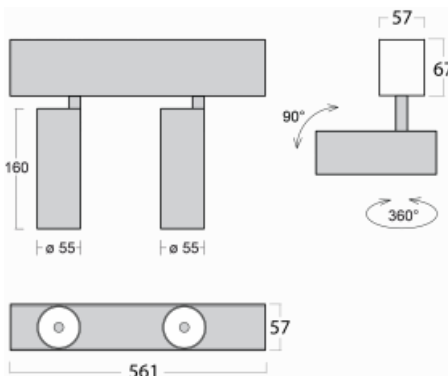

# Lina60-S

04S-200S-20GDD/940, W

EPD®

You will appreciate the L-Click system on the Lina60-S luminaire with a direct light distribution, which effectively saves you both time and money. How? The module simply clicks into the profile, so a lot of work is saved during assembly. This solution also prevents the direct touch of the LED technology and lengthens its operating life. The Lina60-S lighting system can be assembled creating endless lines and a big variety of shapes. In addition to great power output, the luminaire also has a great price. It will find its use in commercial, social and public spaces.

## Technical drawing

Type of installation	Recessed, Surface, Wall mounted, Suspended
Light distribution	Direct
Luminaire shape	Linear
Colour of the luminaires	White
Material	Aluminium
Lifetime	L80/B20 50 000 hours
Warranty	5 years
Description of luminaires	Luminaire recessed/surface/wall mounted/suspended
Dimensions (l × w × h mm)	561 mm × 57 mm × 67 mm
Light source	LED MODUL
DIR optical system	Reflector
Luminous flux*	1250 lm
Colour Temperature	4000 K cool white
Luminous efficacy	92 lm/W
MacAdam Light source	3
Colour rendering index	90
Beam angle	17°
UGR max. X=4H Y=8H, $\rho=70,50,20$	21