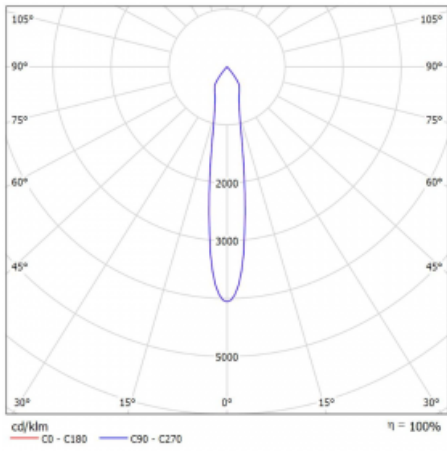

# Lina60-S

04S-200S-20GDD/940, S

EPD®

You will appreciate the L-Click system on the Lina60-S luminaire with a direct light distribution, which effectively saves you both time and money. How? The module simply clicks into the profile, so a lot of work is saved during assembly. This solution also prevents the direct touch of the LED technology and lengthens its operating life. The Lina60-S lighting system can be assembled creating endless lines and a big variety of shapes. In addition to great power output, the luminaire also has a great price. It will find its use in commercial, social and public spaces.

## Technical drawing

Type of installation	Recessed, Surface, Wall mounted, Suspended
Light distribution	Direct
Luminaire shape	Linear
Colour of the luminaires	Silver
Material	Aluminium
Lifetime	L80/B20 50 000 hours
Warranty	5 years
Description of luminaires	Luminaire recessed/surface/wall mounted/suspended
Dimensions (l × w × h mm)	561 mm × 57 mm × 67 mm
Light source	LED MODUL
DIR optical system	Reflector
Luminous flux*	1250 lm
Colour Temperature	4000 K cool white
Luminous efficacy	92 lm/W
MacAdam Light source	3
Colour rendering index	90
Beam angle	17°
UGR max. X=4H Y=8H, $\rho=70,50,20$	21

## Curve

Luminaire power input\* 27.2 W

Connection of the luminaires DALI

Electrical voltage 220-240V

Frequency 50/60Hz

⊕ CE IP 20

\*±10 %