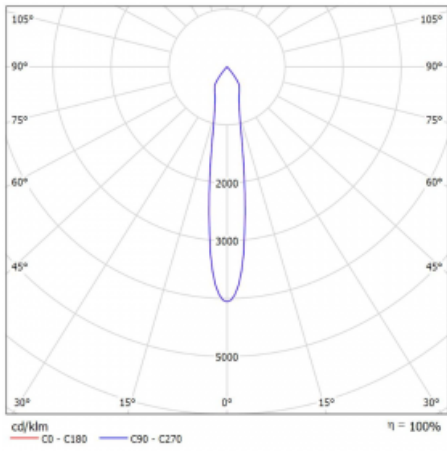

# Lina60-S

04S-200S-20GDD/940, S

EPD®

You will appreciate the L-Click system on the Lina60-S luminaire with a direct light distribution, which effectively saves you both time and money. How? The module simply clicks into the profile, so a lot of work is saved during assembly. This solution also prevents the direct touch of the LED technology and lengthens its operating life. The Lina60-S lighting system can be assembled creating endless lines and a big variety of shapes. In addition to great power output, the luminaire also has a great price. It will find its use in commercial, social and public spaces.

## Technical drawing

Type of installation	Recessed, Surface, Wall mounted, Suspended
Light distribution	Direct
Luminaire shape	Linear
Colour of the luminaires	Silver
Material	Aluminium
Lifetime	L80/B20 50 000 hours
Warranty	5 years
Description of luminaires	Luminaire recessed/surface/wall mounted/suspended
Dimensions	561 mm × 57 mm × 67 mm
Light source	LED MODUL
Type of optical system	Reflector
Luminous flux*	1250 lm
Colour Temperature	4000 K cool white
Luminous efficacy	92 lm/W
MacAdam Light source	3
Colour rendering index	90
Beam angle	17°
UGR max. X=4H Y=8H, $\rho=70,50,20$	21

## Curve

Luminaire power input\* 27.2 W

Connection of the luminaires DALI

Electrical voltage 220-240V

Frequency 50/60Hz

⊕ CE IP 20

\*±10 %