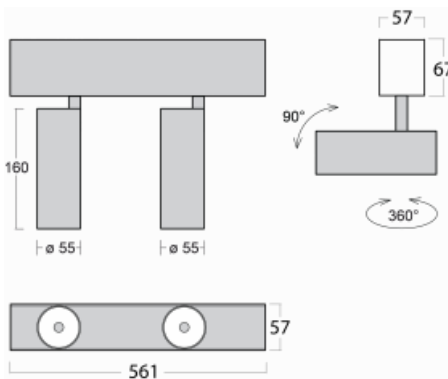

# Lina60-S

04S-200S-20GDD/930, S

EPD®

You will appreciate the L-Click system on the Lina60-S luminaire with a direct light distribution, which effectively saves you both time and money. How? The module simply clicks into the profile, so a lot of work is saved during assembly. This solution also prevents the direct touch of the LED technology and lengthens its operating life. The Lina60-S lighting system can be assembled creating endless lines and a big variety of shapes. In addition to great power output, the luminaire also has a great price. It will find its use in commercial, social and public spaces.

## Technical drawing

Type of installation	Recessed, Surface, Wall mounted, Suspended
Light distribution	Direct
Luminaire shape	Linear
Colour of the luminaires	Silver
Material	Aluminium
Lifetime	L80/B20 50 000 hours
Warranty	5 years
Description of luminaires	Luminaire recessed/surface/wall mounted/suspended
Dimensions (l × w × h mm)	561 mm × 57 mm × 67 mm
Light source	LED MODUL
DIR optical system	Reflector
Luminous flux*	1200 lm
Colour Temperature	3000 K warm white
Luminous efficacy	88 lm/W
MacAdam Light source	3
Colour rendering index	90
Beam angle	17°
UGR max. X=4H Y=8H, $\rho=70,50,20$	20.8