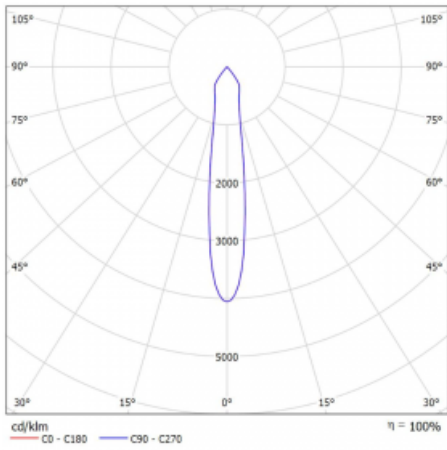

Luminaire

Lina60-S

04S-200S-20GDD/930, B

EPD®

You will appreciate the L-Click system on the Lina60-S luminaire with a direct light distribution, which effectively saves you both time and money. How? The module simply clicks into the profile, so a lot of work is saved during assembly. This solution also prevents the direct touch of the LED technology and lengthens its operating life. The Lina60-S lighting system can be assembled creating endless lines and a big variety of shapes. In addition to great power output, the luminaire also has a great price. It will find its use in commercial, social and public spaces.

Technical drawing

Type of installation	Recessed, Surface, Wall mounted, Suspended
Light distribution	Direct
Luminaire shape	Linear
Colour of the luminaires	Black
Material	Aluminium
Lifetime	L80/B20 50 000 hours
Warranty	5 years
Description of luminaires	Luminaire recessed/surface/wall mounted/suspended
Dimensions	561 mm × 57 mm × 67 mm
Light source	LED MODUL

Type of optical system	Reflector
Luminous flux*	1200 lm
Colour Temperature	3000 K warm white
Luminous efficacy	88 lm/W
MacAdam Light source	3
Colour rendering index	90
Beam angle	17°
UGR max. X=4H Y=8H, $\rho=70,50,20$	20.8

Curve

Luminaire power input* 27.2 W

Connection of the luminaires DALI

Electrical voltage 220-240V

Frequency 50/60Hz

⊕ CE IP 20

* $\pm 10\%$

Downloads