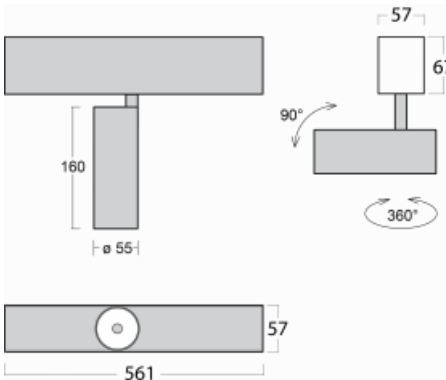

# Lina60-S

04S-200S-10GGE/940, W

EPD®

You will appreciate the L-Click system on the Lina60-S luminaire with a direct light distribution, which effectively saves you both time and money. How? The module simply clicks into the profile, so a lot of work is saved during assembly. This solution also prevents the direct touch of the LED technology and lengthens its operating life. The Lina60-S lighting system can be assembled creating endless lines and a big variety of shapes. In addition to great power output, the luminaire also has a great price. It will find its use in commercial, social and public spaces.

## Technical drawing

Type of installation	Recessed, Surface, Wall mounted, Suspended
Light distribution	Direct
Luminaire shape	Linear
Colour of the luminaires	White
Material	Aluminium
Lifetime	L80/B20 50 000 hours
Warranty	5 years
Description of luminaires	Luminaire recessed/surface/wall mounted/suspended
Dimensions	561 mm × 57 mm × 67 mm
Light source	LED MODUL
Type of optical system	Reflector
Luminous flux*	1750 lm
Colour Temperature	4000 K cool white
Luminous efficacy	88 lm/W
MacAdam Light source	3
Colour rendering index	90
Beam angle	17°
UGR max. X=4H Y=8H, $\rho=70,50,20$	22.1