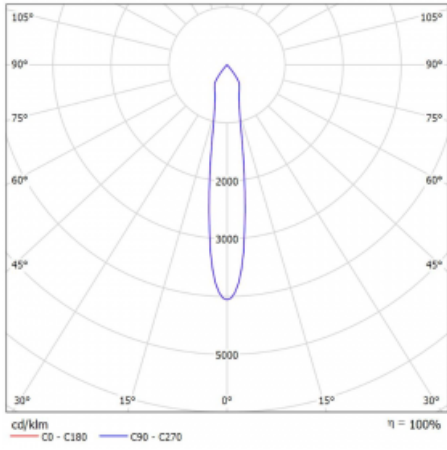

Curve

Luminaire power input* 20 W

Connection of the luminaires ON/OFF

Electrical voltage 220-240V

Frequency 50/60Hz

⊕ CE IP 20

*±10 %