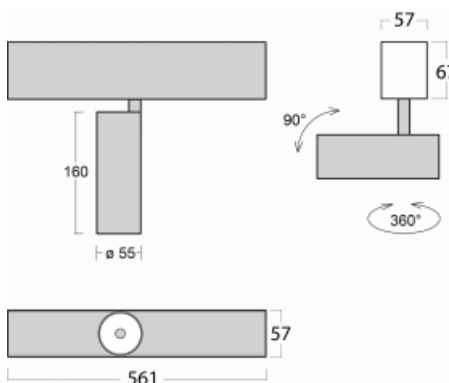

# Lina60-S

04S-200S-10GGE/940, S

EPD®

You will appreciate the L-Click system on the Lina60-S luminaire with a direct light distribution, which effectively saves you both time and money. How? The module simply clicks into the profile, so a lot of work is saved during assembly. This solution also prevents the direct touch of the LED technology and lengthens its operating life. The Lina60-S lighting system can be assembled creating endless lines and a big variety of shapes. In addition to great power output, the luminaire also has a great price. It will find its use in commercial, social and public spaces.

## Technical drawing

Type of installation	Recessed, Surface, Wall mounted, Suspended
Light distribution	Direct
Luminaire shape	Linear
Colour of the luminaires	Silver
Material	Aluminium
Lifetime	L80/B20 50 000 hours
Warranty	5 years
Description of luminaires	Luminaire recessed/surface/wall mounted/suspended
Dimensions (l × w × h mm)	561 mm × 57 mm × 67 mm
Light source	LED MODUL
DIR optical system	Reflector
Luminous flux*	1750 lm
Colour Temperature	4000 K cool white
Luminous efficacy	88 lm/W
MacAdam Light source	3
Colour rendering index	90
Beam angle	17°
UGR max. X=4H Y=8H, ρ=70,50,20	22.1