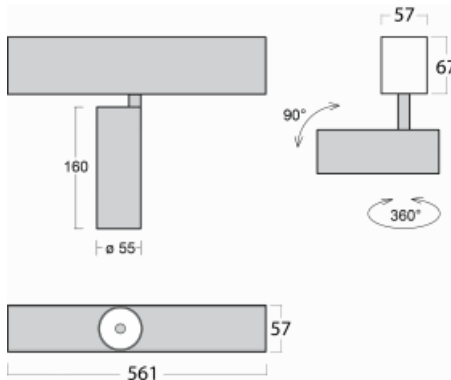

Luminaire

Lina60-S

04S-200S-10GGE/940, S

EPD[®]

You will appreciate the L-Click system on the Lina60-S luminaire with a direct light distribution, which effectively saves you both time and money. How? The module simply clicks into the profile, so a lot of work is saved during assembly. This solution also prevents the direct touch of the LED technology and lengthens its operating life. The Lina60-S lighting system can be assembled creating endless lines and a big variety of shapes. In addition to great power output, the luminaire also has a great price. It will find its use in commercial, social and public spaces.

Technical drawing

Type of installation	Recessed, Surface, Wall mounted, Suspended
Light distribution	Direct
Luminaire shape	Linear
Colour of the luminaires	Silver
Material	Aluminium
Lifetime	L80/B20 50 000 hours
Warranty	5 years
Description of luminaires	Luminaire recessed/surface/wall mounted/suspended
Dimensions	561 mm × 57 mm × 67 mm
Light source	LED MODUL
Type of optical system	Reflector
Luminous flux*	1750 lm
Colour Temperature	4000 K cool white
Luminous efficacy	88 lm/W
MacAdam Light source	3
Colour rendering index	90
Beam angle	17°
UGR max. X=4H Y=8H, $\rho=70,50,20$	22.1