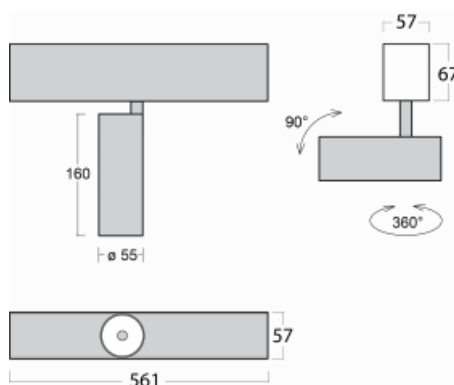

Luminaire

Lina60-S

04S-200S-10GGE/940, B

You will appreciate the L-Click system on the Lina60-S luminaire with a direct light distribution, which effectively saves you both time and money. How? The module simply clicks into the profile, so a lot of work is saved during assembly. This solution also prevents the direct touch of the LED technology and lengthens its operating life. The Lina60-S lighting system can be assembled creating endless lines and a big variety of shapes. In addition to great power output, the luminaire also has a great price. It will find its use in commercial, social and public spaces.

Technical drawing

Type of installation	Recessed, Surface, Wall mounted, Suspended
Light distribution	Direct
Luminaire shape	Linear
Colour of the luminaires	Black
Material	Aluminium
Lifetime	L80/B20 50 000 hours
Warranty	5 years
Description of luminaires	Luminaire recessed/surface/wall mounted/suspended
Dimensions (l × w × h mm)	561 mm × 57 mm × 67 mm
Light source	LED MODUL
DIR optical system	Reflector
Luminous flux*	1750 lm
Colour Temperature	4000 K cool white
Luminous efficacy	88 lm/W
MacAdam Light source	3
Colour rendering index	90
Beam angle	17°
UGR max. X=4H Y=8H, $\rho=70,50,20$	22.1