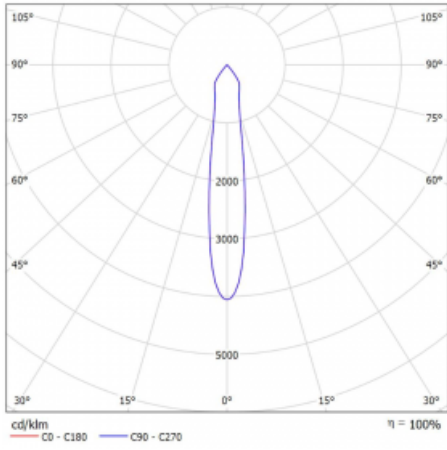

Luminaire

Lina60-S

04S-200S-10GGE/930, W

EPD[®]

You will appreciate the L-Click system on the Lina60-S luminaire with a direct light distribution, which effectively saves you both time and money. How? The module simply clicks into the profile, so a lot of work is saved during assembly. This solution also prevents the direct touch of the LED technology and lengthens its operating life. The Lina60-S lighting system can be assembled creating endless lines and a big variety of shapes. In addition to great power output, the luminaire also has a great price. It will find its use in commercial, social and public spaces.

Technical drawing

Type of installation	Recessed, Surface, Wall mounted, Suspended
Light distribution	Direct
Luminaire shape	Linear
Colour of the luminaires	White
Material	Aluminium
Lifetime	L80/B20 50 000 hours
Warranty	5 years
Description of luminaires	Luminaire recessed/surface/wall mounted/suspended
Dimensions	561 mm × 57 mm × 67 mm
Light source	LED MODUL
Type of optical system	Reflector
Luminous flux*	1650 lm
Colour Temperature	3000 K warm white
Luminous efficacy	83 lm/W
MacAdam Light source	3
Colour rendering index	90
Beam angle	17°
UGR max. X=4H Y=8H, $\rho=70,50,20$	21.9

Curve

Luminaire power input* 20 W

Connection of the luminaires ON/OFF

Electrical voltage 220-240V

Frequency 50/60Hz

⊕ CE IP 20

*±10 %

Downloads