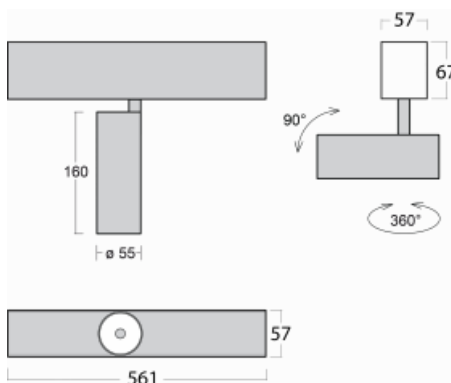

Luminaire

Lina60-S

04S-200S-10GGE/930, W

EPD[®]

You will appreciate the L-Click system on the Lina60-S luminaire with a direct light distribution, which effectively saves you both time and money. How? The module simply clicks into the profile, so a lot of work is saved during assembly. This solution also prevents the direct touch of the LED technology and lengthens its operating life. The Lina60-S lighting system can be assembled creating endless lines and a big variety of shapes. In addition to great power output, the luminaire also has a great price. It will find its use in commercial, social and public spaces.

Technical drawing

Type of installation	Recessed, Surface, Wall mounted, Suspended
Light distribution	Direct
Luminaire shape	Linear
Colour of the luminaires	White
Material	Aluminium
Lifetime	L80/B20 50 000 hours
Warranty	5 years
Description of luminaires	Luminaire recessed/surface/wall mounted/suspended
Dimensions	561 mm × 57 mm × 67 mm
Light source	LED MODUL
Type of optical system	Reflector
Luminous flux*	1650 lm
Colour Temperature	3000 K warm white
Luminous efficacy	83 lm/W
MacAdam Light source	3
Colour rendering index	90
Beam angle	17°
UGR max. X=4H Y=8H, $\rho=70,50,20$	21.9