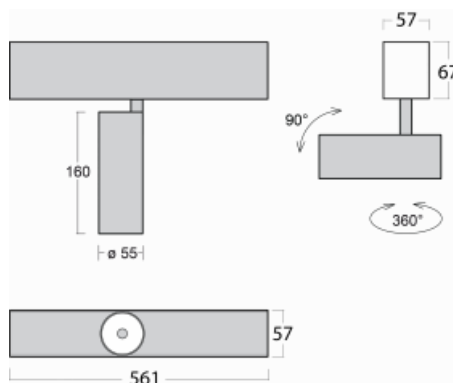

Luminaire

Lina60-S

04S-200S-10GGE/930, S

You will appreciate the L-Click system on the Lina60-S luminaire with a direct light distribution, which effectively saves you both time and money. How? The module simply clicks into the profile, so a lot of work is saved during assembly. This solution also prevents the direct touch of the LED technology and lengthens its operating life. The Lina60-S lighting system can be assembled creating endless lines and a big variety of shapes. In addition to great power output, the luminaire also has a great price. It will find its use in commercial, social and public spaces.

Technical drawing

Type of installation	Recessed, Surface, Wall mounted, Suspended
Light distribution	Direct
Luminaire shape	Linear
Colour of the luminaires	Silver
Material	Aluminium
Lifetime	L80/B20 50 000 hours
Warranty	5 years
Description of luminaires	Luminaire recessed/surface/wall mounted/suspended
Dimensions (l × w × h mm)	561 mm × 57 mm × 67 mm
Light source	LED MODUL
DIR optical system	Reflector
Luminous flux*	1650 lm
Colour Temperature	3000 K warm white
Luminous efficacy	83 lm/W
MacAdam Light source	3
Colour rendering index	90
Beam angle	17°
UGR max. X=4H Y=8H, $\rho=70,50,20$	21.9

00-00358, K
cable 3x0,75 4000mm,
transparent

00-00360, K
cable 3x0,75 6000mm,
transparent

00-00370, S
ceiling cup 80x80x32mm

00-00600, F
ceiling fastening for
luminaires 132-5xxK,
04-2000x, 05-2000x,
09-200x - 1 piece