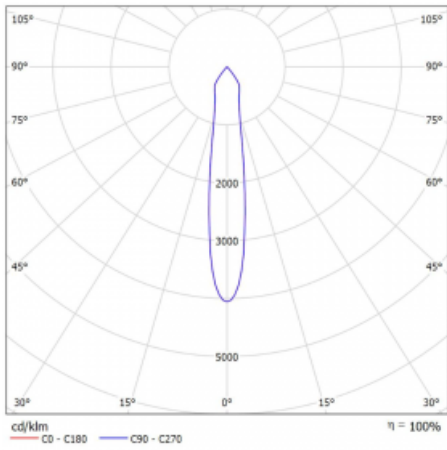

Luminaire

Lina60-S

04S-200S-10GGD/940, W

EPD[®]

You will appreciate the L-Click system on the Lina60-S luminaire with a direct light distribution, which effectively saves you both time and money. How? The module simply clicks into the profile, so a lot of work is saved during assembly. This solution also prevents the direct touch of the LED technology and lengthens its operating life. The Lina60-S lighting system can be assembled creating endless lines and a big variety of shapes. In addition to great power output, the luminaire also has a great price. It will find its use in commercial, social and public spaces.

Technical drawing

Type of installation	Recessed, Surface, Wall mounted, Suspended
Light distribution	Direct
Luminaire shape	Linear
Colour of the luminaires	White
Material	Aluminium
Lifetime	L80/B20 50 000 hours
Warranty	5 years
Description of luminaires	Luminaire recessed/surface/wall mounted/suspended
Dimensions	561 mm × 57 mm × 67 mm
Light source	LED MODUL
Type of optical system	Reflector
Luminous flux*	1750 lm
Colour Temperature	4000 K cool white
Luminous efficacy	88 lm/W
MacAdam Light source	3
Colour rendering index	90
Beam angle	17°
UGR max. X=4H Y=8H, $\rho=70,50,20$	22.1

Curve

Luminaire power input* 20 W

Connection of the luminaires DALI

Electrical voltage 220-240V

Frequency 50/60Hz

⊕ CE IP 20

*±10 %

Downloads