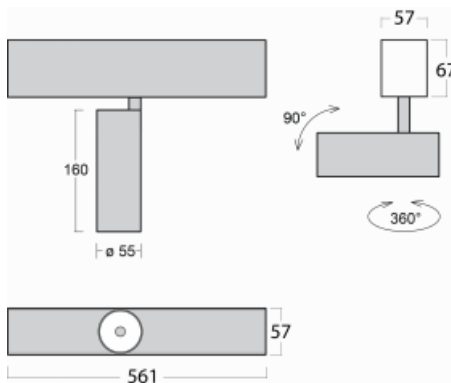

Luminaire

Lina60-S

04S-200S-10GGD/940, W

EPD[®]

You will appreciate the L-Click system on the Lina60-S luminaire with a direct light distribution, which effectively saves you both time and money. How? The module simply clicks into the profile, so a lot of work is saved during assembly. This solution also prevents the direct touch of the LED technology and lengthens its operating life. The Lina60-S lighting system can be assembled creating endless lines and a big variety of shapes. In addition to great power output, the luminaire also has a great price. It will find its use in commercial, social and public spaces.

Technical drawing

Type of installation	Recessed, Surface, Wall mounted, Suspended
Light distribution	Direct
Luminaire shape	Linear
Colour of the luminaires	White
Material	Aluminium
Lifetime	L80/B20 50 000 hours
Warranty	5 years
Description of luminaires	Luminaire recessed/surface/wall mounted/suspended
Dimensions (l × w × h mm)	561 mm × 57 mm × 67 mm
Light source	LED MODUL
DIR optical system	Reflector
Luminous flux*	1750 lm
Colour Temperature	4000 K cool white
Luminous efficacy	88 lm/W
MacAdam Light source	3
Colour rendering index	90
Beam angle	17°
UGR max. X=4H Y=8H, ρ=70,50,20	22.1

Curve

Luminaire power input* 20 W

Connection of the luminaires DALI

Electrical voltage 220-240V

Frequency 50/60Hz

⊕ CE IP 20

*±10 %

Downloads

00-00356, W
cable 5x0,75 4000mm,
white

00-00357, W
cable 5x0,75 6000mm,
white

00-00370, W
ceiling cup 80x80x32mm

00-00600, F
ceiling fastening for
luminaires 132-5xxK,
04-2000x, 05-2000x,
09-200x - 1 piece