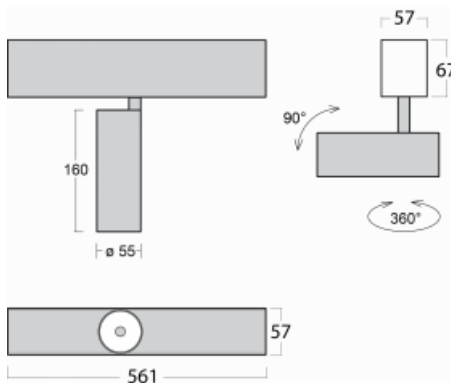

Luminaire

Lina60-S

04S-200S-10GGD/940, W

EPD[®]

You will appreciate the L-Click system on the Lina60-S luminaire with a direct light distribution, which effectively saves you both time and money. How? The module simply clicks into the profile, so a lot of work is saved during assembly. This solution also prevents the direct touch of the LED technology and lengthens its operating life. The Lina60-S lighting system can be assembled creating endless lines and a big variety of shapes. In addition to great power output, the luminaire also has a great price. It will find its use in commercial, social and public spaces.

Technical drawing

Type of installation	Recessed, Surface, Wall mounted, Suspended
Light distribution	Direct
Luminaire shape	Linear
Colour of the luminaires	White
Material	Aluminium
Lifetime	L80/B20 50 000 hours
Warranty	5 years
Description of luminaires	Luminaire recessed/surface/wall mounted/suspended
Dimensions	561 mm × 57 mm × 67 mm
Light source	LED MODUL
Type of optical system	Reflector
Luminous flux*	1750 lm
Colour Temperature	4000 K cool white
Luminous efficacy	88 lm/W
MacAdam Light source	3
Colour rendering index	90
Beam angle	17°
UGR max. X=4H Y=8H, $\rho=70,50,20$	22.1