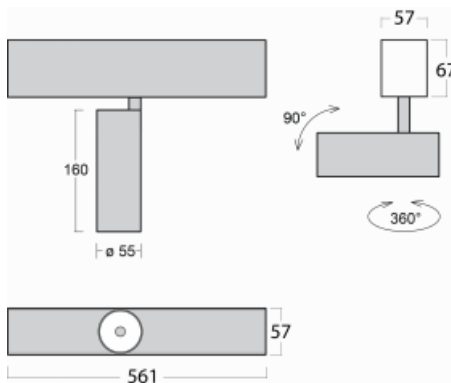

Luminaire

Lina60-S

04S-200S-10GGD/940, S

You will appreciate the L-Click system on the Lina60-S luminaire with a direct light distribution, which effectively saves you both time and money. How? The module simply clicks into the profile, so a lot of work is saved during assembly. This solution also prevents the direct touch of the LED technology and lengthens its operating life. The Lina60-S lighting system can be assembled creating endless lines and a big variety of shapes. In addition to great power output, the luminaire also has a great price. It will find its use in commercial, social and public spaces.

Technical drawing

Type of installation	Recessed, Surface, Wall mounted, Suspended
Light distribution	Direct
Luminaire shape	Linear
Colour of the luminaires	Silver
Material	Aluminium
Lifetime	L80/B20 50 000 hours
Warranty	5 years
Description of luminaires	Luminaire recessed/surface/wall mounted/suspended
Dimensions (l × w × h mm)	561 mm × 57 mm × 67 mm
Light source	LED MODUL
DIR optical system	Reflector
Luminous flux*	1750 lm
Colour Temperature	4000 K cool white
Luminous efficacy	88 lm/W
MacAdam Light source	3
Colour rendering index	90
Beam angle	17°
UGR max. X=4H Y=8H, ρ=70,50,20	22.1

00-00356, K
cable 5x0,75 4000mm,
transparent

00-00357, K
cable 5x0,75 6000mm,
transparent

00-00363, K
cable 5x1,5 2000mm

00-00364, K
cable 5x1,5 4000mm

00-00365, K
cable 5x1,5 6000mm

00-00366, K
cable 7x0,75 2000mm