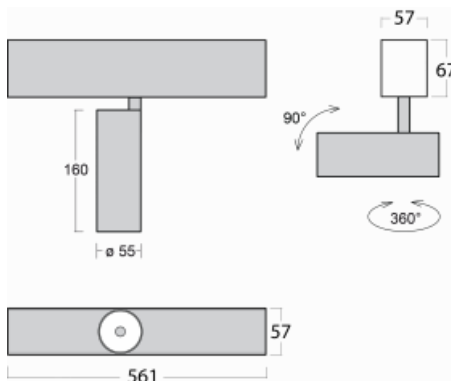

Luminaire

Lina60-S

04S-200S-10GGD/940, B

EPD®

You will appreciate the L-Click system on the Lina60-S luminaire with a direct light distribution, which effectively saves you both time and money. How? The module simply clicks into the profile, so a lot of work is saved during assembly. This solution also prevents the direct touch of the LED technology and lengthens its operating life. The Lina60-S lighting system can be assembled creating endless lines and a big variety of shapes. In addition to great power output, the luminaire also has a great price. It will find its use in commercial, social and public spaces.

Technical drawing

Type of installation	Recessed, Surface, Wall mounted, Suspended
Light distribution	Direct
Luminaire shape	Linear
Colour of the luminaires	Black
Material	Aluminium
Lifetime	L80/B20 50 000 hours
Warranty	5 years
Description of luminaires	Luminaire recessed/surface/wall mounted/suspended
Dimensions	561 mm × 57 mm × 67 mm
Light source	LED MODUL
Type of optical system	Reflector
Luminous flux*	1750 lm
Colour Temperature	4000 K cool white
Luminous efficacy	88 lm/W
MacAdam Light source	3
Colour rendering index	90
Beam angle	17°
UGR max. X=4H Y=8H, $\rho=70,50,20$	22.1