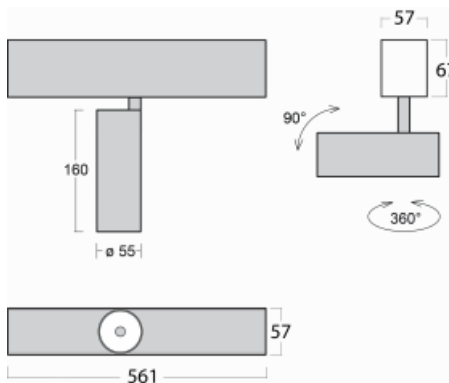

# Lina60-S

04S-200S-10GGD/930, W

**EPD<sup>®</sup>**

You will appreciate the L-Click system on the Lina60-S luminaire with a direct light distribution, which effectively saves you both time and money. How? The module simply clicks into the profile, so a lot of work is saved during assembly. This solution also prevents the direct touch of the LED technology and lengthens its operating life. The Lina60-S lighting system can be assembled creating endless lines and a big variety of shapes. In addition to great power output, the luminaire also has a great price. It will find its use in commercial, social and public spaces.

## Technical drawing

Type of installation	Recessed, Surface, Wall mounted, Suspended
Light distribution	Direct
Luminaire shape	Linear
Colour of the luminaires	White
Material	Aluminium
Lifetime	L80/B20 50 000 hours
Warranty	5 years
Description of luminaires	Luminaire recessed/surface/wall mounted/suspended
Dimensions (l × w × h mm)	561 mm × 57 mm × 67 mm
Light source	LED MODUL
DIR optical system	Reflector
Luminous flux*	1650 lm
Colour Temperature	3000 K warm white
Luminous efficacy	83 lm/W
MacAdam Light source	3
Colour rendering index	90
Beam angle	17°
UGR max. X=4H Y=8H, $\rho=70,50,20$	21.9