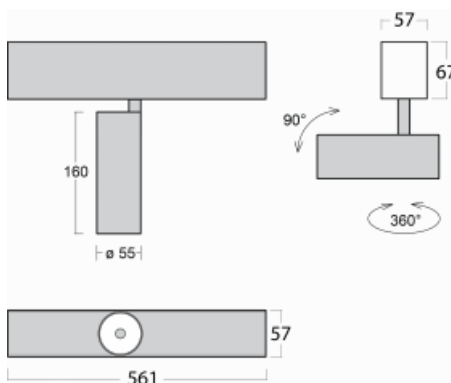

# Lina60-S

04S-200S-10GGD/930, B

**EPD<sup>®</sup>**

You will appreciate the L-Click system on the Lina60-S luminaire with a direct light distribution, which effectively saves you both time and money. How? The module simply clicks into the profile, so a lot of work is saved during assembly. This solution also prevents the direct touch of the LED technology and lengthens its operating life. The Lina60-S lighting system can be assembled creating endless lines and a big variety of shapes. In addition to great power output, the luminaire also has a great price. It will find its use in commercial, social and public spaces.

**Technical drawing**

Type of installation	Recessed, Surface, Wall mounted, Suspended
Light distribution	Direct
Luminaire shape	Linear
Colour of the luminaires	Black
Material	Aluminium
Lifetime	L80/B20 50 000 hours
Warranty	5 years
Description of luminaires	Luminaire recessed/surface/wall mounted/suspended
Dimensions	561 mm × 57 mm × 67 mm
Light source	LED MODUL
Type of optical system	Reflector
Luminous flux*	1650 lm
Colour Temperature	3000 K warm white
Luminous efficacy	83 lm/W
MacAdam Light source	3
Colour rendering index	90
Beam angle	17°
UGR max. X=4H Y=8H, $\rho=70,50,20$	21.9