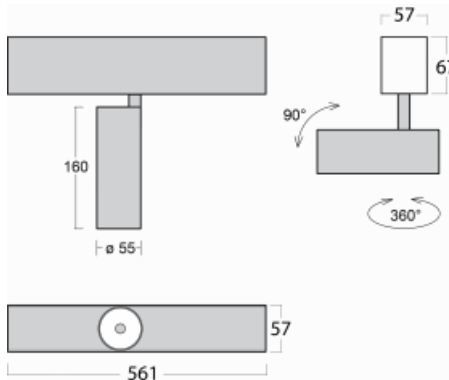

# Lina60-S

04S-200S-10GDE/940, W

**EPD<sup>®</sup>**

You will appreciate the L-Click system on the Lina60-S luminaire with a direct light distribution, which effectively saves you both time and money. How? The module simply clicks into the profile, so a lot of work is saved during assembly. This solution also prevents the direct touch of the LED technology and lengthens its operating life. The Lina60-S lighting system can be assembled creating endless lines and a big variety of shapes. In addition to great power output, the luminaire also has a great price. It will find its use in commercial, social and public spaces.

**Technical drawing**

Type of installation	Recessed, Surface, Wall mounted, Suspended
Light distribution	Direct
Luminaire shape	Linear
Colour of the luminaires	White
Material	Aluminium
Lifetime	L80/B20 50 000 hours
Warranty	5 years
Description of luminaires	Luminaire recessed/surface/wall mounted/suspended
Dimensions	561 mm × 57 mm × 67 mm
Light source	LED MODUL
Type of optical system	Reflector
Luminous flux*	1250 lm
Colour Temperature	4000 K cool white
Luminous efficacy	92 lm/W
MacAdam Light source	3
Colour rendering index	90
Beam angle	17°
UGR max. X=4H Y=8H, $\rho=70,50,20$	21