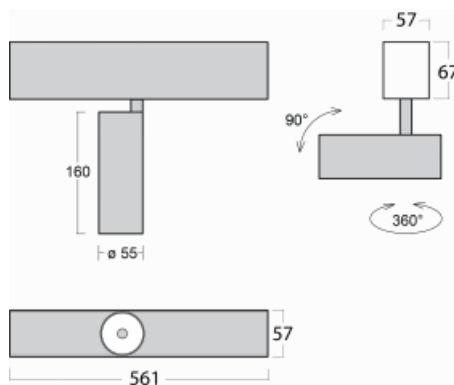

# Lina60-S

04S-200S-10GDE/940, S

EPD®

You will appreciate the L-Click system on the Lina60-S luminaire with a direct light distribution, which effectively saves you both time and money. How? The module simply clicks into the profile, so a lot of work is saved during assembly. This solution also prevents the direct touch of the LED technology and lengthens its operating life. The Lina60-S lighting system can be assembled creating endless lines and a big variety of shapes. In addition to great power output, the luminaire also has a great price. It will find its use in commercial, social and public spaces.

## Technical drawing

Type of installation Recessed, Surface, Wall mounted, Suspended

Light distribution Direct

Luminaire shape Linear

Colour of the luminaires Silver

Material Aluminium

Lifetime L80/B20 50 000 hours

Warranty 5 years

Description of luminaires Luminaire recessed/surface/wall mounted/suspended

Dimensions 561 mm × 57 mm × 67 mm

Light source LED MODUL

Type of optical system Reflector

Luminous flux\* 1250 lm