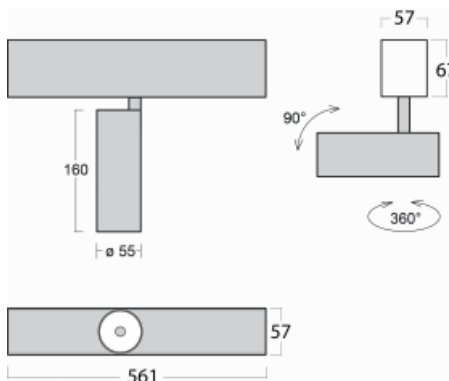

Luminaire

Lina60-S

04S-200S-10GDE/940, B

EPD[®]

You will appreciate the L-Click system on the Lina60-S luminaire with a direct light distribution, which effectively saves you both time and money. How? The module simply clicks into the profile, so a lot of work is saved during assembly. This solution also prevents the direct touch of the LED technology and lengthens its operating life. The Lina60-S lighting system can be assembled creating endless lines and a big variety of shapes. In addition to great power output, the luminaire also has a great price. It will find its use in commercial, social and public spaces.

Technical drawing

Type of installation	Recessed, Surface, Wall mounted, Suspended
Light distribution	Direct
Luminaire shape	Linear
Colour of the luminaires	Black
Material	Aluminium
Lifetime	L80/B20 50 000 hours
Warranty	5 years
Description of luminaires	Luminaire recessed/surface/wall mounted/suspended
Dimensions (l × w × h mm)	561 mm × 57 mm × 67 mm
Light source	LED MODUL
DIR optical system	Reflector
Luminous flux*	1250 lm
Colour Temperature	4000 K cool white
Luminous efficacy	92 lm/W
MacAdam Light source	3
Colour rendering index	90
Beam angle	17°
UGR max. X=4H Y=8H, $\rho=70,50,20$	21