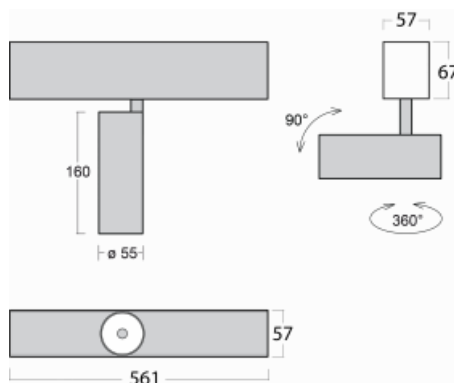

# Lina60-S

04S-200S-10GDE/940, B

EPD®

You will appreciate the L-Click system on the Lina60-S luminaire with a direct light distribution, which effectively saves you both time and money. How? The module simply clicks into the profile, so a lot of work is saved during assembly. This solution also prevents the direct touch of the LED technology and lengthens its operating life. The Lina60-S lighting system can be assembled creating endless lines and a big variety of shapes. In addition to great power output, the luminaire also has a great price. It will find its use in commercial, social and public spaces.

## Technical drawing

Type of installation	Recessed, Surface, Wall mounted, Suspended
Light distribution	Direct
Luminaire shape	Linear
Colour of the luminaires	Black
Material	Aluminium
Lifetime	L80/B20 50 000 hours
Warranty	5 years
Description of luminaires	Luminaire recessed/surface/wall mounted/suspended
Dimensions	561 mm × 57 mm × 67 mm
Light source	LED MODUL
Type of optical system	Reflector
Luminous flux*	1250 lm
Colour Temperature	4000 K cool white
Luminous efficacy	92 lm/W
MacAdam Light source	3
Colour rendering index	90
Beam angle	17°
UGR max. X=4H Y=8H, $\rho=70,50,20$	21