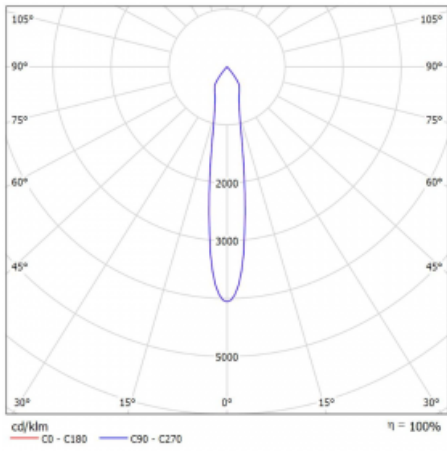

Luminaire

Lina60-S

04S-200S-10GDE/930, W

EPD[®]

You will appreciate the L-Click system on the Lina60-S luminaire with a direct light distribution, which effectively saves you both time and money. How? The module simply clicks into the profile, so a lot of work is saved during assembly. This solution also prevents the direct touch of the LED technology and lengthens its operating life. The Lina60-S lighting system can be assembled creating endless lines and a big variety of shapes. In addition to great power output, the luminaire also has a great price. It will find its use in commercial, social and public spaces.

Technical drawing

Type of installation	Recessed, Surface, Wall mounted, Suspended
Light distribution	Direct
Luminaire shape	Linear
Colour of the luminaires	White
Material	Aluminium
Lifetime	L80/B20 50 000 hours
Warranty	5 years
Description of luminaires	Luminaire recessed/surface/wall mounted/suspended
Dimensions (l × w × h mm)	561 mm × 57 mm × 67 mm
Light source	LED MODUL
DIR optical system	Reflector
Luminous flux*	1200 lm
Colour Temperature	3000 K warm white
Luminous efficacy	88 lm/W
MacAdam Light source	3
Colour rendering index	90
Beam angle	17°
UGR max. X=4H Y=8H, $\rho=70,50,20$	20.8

Curve

Luminaire power input* 13.6 W

Connection of the luminaires ON/OFF

Electrical voltage 220-240V

Frequency 50/60Hz

⊕ CE IP 20

*±10 %

Downloads