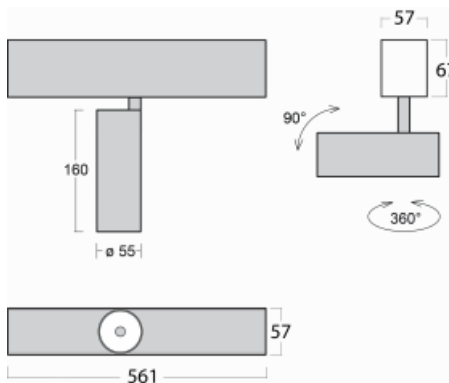

# Lina60-S

04S-200S-10GDE/930, W

**EPD<sup>®</sup>**

You will appreciate the L-Click system on the Lina60-S luminaire with a direct light distribution, which effectively saves you both time and money. How? The module simply clicks into the profile, so a lot of work is saved during assembly. This solution also prevents the direct touch of the LED technology and lengthens its operating life. The Lina60-S lighting system can be assembled creating endless lines and a big variety of shapes. In addition to great power output, the luminaire also has a great price. It will find its use in commercial, social and public spaces.

**Technical drawing**

Type of installation	Recessed, Surface, Wall mounted, Suspended
Light distribution	Direct
Luminaire shape	Linear
Colour of the luminaires	White
Material	Aluminium
Lifetime	L80/B20 50 000 hours
Warranty	5 years
Description of luminaires	Luminaire recessed/surface/wall mounted/suspended
Dimensions	561 mm × 57 mm × 67 mm
Light source	LED MODUL
Type of optical system	Reflector
Luminous flux*	1200 lm
Colour Temperature	3000 K warm white
Luminous efficacy	88 lm/W
MacAdam Light source	3
Colour rendering index	90
Beam angle	17°
UGR max. X=4H Y=8H, $\rho=70,50,20$	20.8