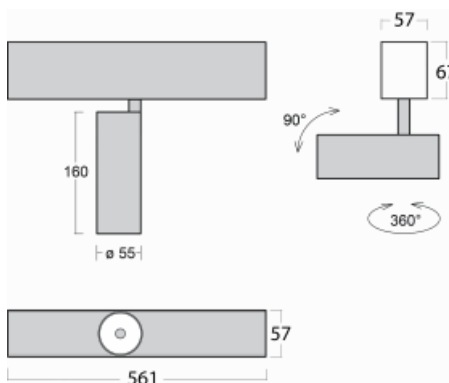

Luminaire

Lina60-S

04S-200S-10GDE/930, W

EPD[®]

You will appreciate the L-Click system on the Lina60-S luminaire with a direct light distribution, which effectively saves you both time and money. How? The module simply clicks into the profile, so a lot of work is saved during assembly. This solution also prevents the direct touch of the LED technology and lengthens its operating life. The Lina60-S lighting system can be assembled creating endless lines and a big variety of shapes. In addition to great power output, the luminaire also has a great price. It will find its use in commercial, social and public spaces.

Technical drawing

Type of installation	Recessed, Surface, Wall mounted, Suspended
Light distribution	Direct
Luminaire shape	Linear
Colour of the luminaires	White
Material	Aluminium
Lifetime	L80/B20 50 000 hours
Warranty	5 years
Description of luminaires	Luminaire recessed/surface/wall mounted/suspended
Dimensions (l × w × h mm)	561 mm × 57 mm × 67 mm
Light source	LED MODUL
DIR optical system	Reflector
Luminous flux*	1200 lm
Colour Temperature	3000 K warm white
Luminous efficacy	88 lm/W
MacAdam Light source	3
Colour rendering index	90
Beam angle	17°
UGR max. X=4H Y=8H, $\rho=70,50,20$	20.8