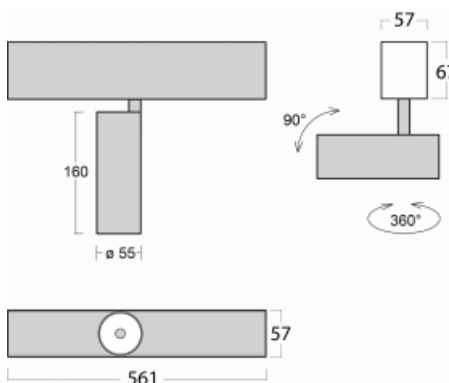

Luminaire

Lina60-S

04S-200S-10GDE/930, S

EPD®

You will appreciate the L-Click system on the Lina60-S luminaire with a direct light distribution, which effectively saves you both time and money. How? The module simply clicks into the profile, so a lot of work is saved during assembly. This solution also prevents the direct touch of the LED technology and lengthens its operating life. The Lina60-S lighting system can be assembled creating endless lines and a big variety of shapes. In addition to great power output, the luminaire also has a great price. It will find its use in commercial, social and public spaces.

Technical drawing

Type of installation	Recessed, Surface, Wall mounted, Suspended
Light distribution	Direct
Luminaire shape	Linear
Colour of the luminaires	Silver
Material	Aluminium
Lifetime	L80/B20 50 000 hours
Warranty	5 years
Description of luminaires	Luminaire recessed/surface/wall mounted/suspended
Dimensions (l × w × h mm)	561 mm × 57 mm × 67 mm
Light source	LED MODUL
DIR optical system	Reflector
Luminous flux*	1200 lm
Colour Temperature	3000 K warm white
Luminous efficacy	88 lm/W
MacAdam Light source	3
Colour rendering index	90
Beam angle	17°
UGR max. X=4H Y=8H, $\rho=70,50,20$	20.8

00-00358, K
cable 3x0,75 4000mm,
transparent

00-00360, K
cable 3x0,75 6000mm,
transparent

00-00370, S
ceiling cup 80x80x32mm

00-00600, F
ceiling fastening for
luminaires 132-5xxK,
04-2000x, 05-2000x,
09-200x - 1 piece