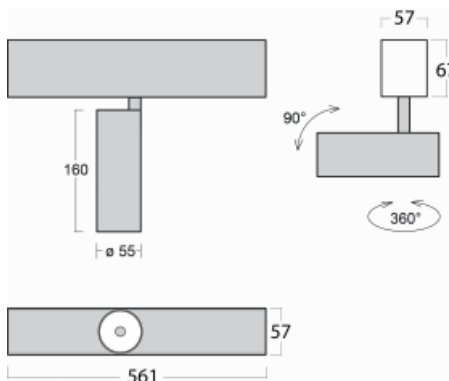

# Lina60-S

04S-200S-10GDE/930, B

**EPD<sup>®</sup>**

You will appreciate the L-Click system on the Lina60-S luminaire with a direct light distribution, which effectively saves you both time and money. How? The module simply clicks into the profile, so a lot of work is saved during assembly. This solution also prevents the direct touch of the LED technology and lengthens its operating life. The Lina60-S lighting system can be assembled creating endless lines and a big variety of shapes. In addition to great power output, the luminaire also has a great price. It will find its use in commercial, social and public spaces.

**Technical drawing**

Type of installation	Recessed, Surface, Wall mounted, Suspended
Light distribution	Direct
Luminaire shape	Linear
Colour of the luminaires	Black
Material	Aluminium
Lifetime	L80/B20 50 000 hours
Warranty	5 years
Description of luminaires	Luminaire recessed/surface/wall mounted/suspended
Dimensions (l × w × h mm)	561 mm × 57 mm × 67 mm
Light source	LED MODUL
DIR optical system	Reflector
Luminous flux*	1200 lm
Colour Temperature	3000 K warm white
Luminous efficacy	88 lm/W
MacAdam Light source	3
Colour rendering index	90
Beam angle	17°
UGR max. X=4H Y=8H, $\rho=70,50,20$	20.8