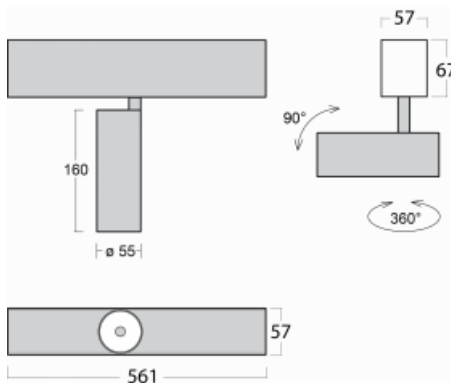

# Lina60-S

04S-200S-10GDD/940, W

EPD®

You will appreciate the L-Click system on the Lina60-S luminaire with a direct light distribution, which effectively saves you both time and money. How? The module simply clicks into the profile, so a lot of work is saved during assembly. This solution also prevents the direct touch of the LED technology and lengthens its operating life. The Lina60-S lighting system can be assembled creating endless lines and a big variety of shapes. In addition to great power output, the luminaire also has a great price. It will find its use in commercial, social and public spaces.

## Technical drawing

Type of installation	Recessed, Surface, Wall mounted, Suspended
Light distribution	Direct
Luminaire shape	Linear
Colour of the luminaires	White
Material	Aluminium
Lifetime	L80/B20 50 000 hours
Warranty	5 years
Description of luminaires	Luminaire recessed/surface/wall mounted/suspended
Dimensions (l × w × h mm)	561 mm × 57 mm × 67 mm
Light source	LED MODUL
DIR optical system	Reflector
Luminous flux*	1250 lm
Colour Temperature	4000 K cool white
Luminous efficacy	92 lm/W
MacAdam Light source	3
Colour rendering index	90
Beam angle	17°
UGR max. X=4H Y=8H, $\rho=70,50,20$	21