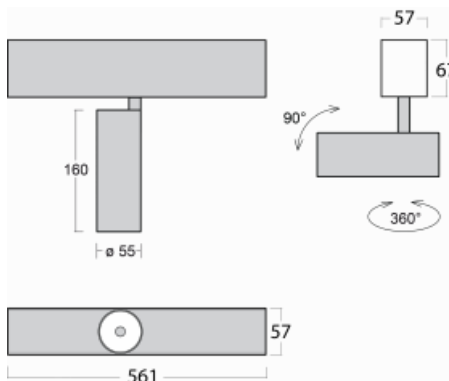

# Lina60-S

04S-200S-10GDD/940, W

**EPD<sup>®</sup>**

You will appreciate the L-Click system on the Lina60-S luminaire with a direct light distribution, which effectively saves you both time and money. How? The module simply clicks into the profile, so a lot of work is saved during assembly. This solution also prevents the direct touch of the LED technology and lengthens its operating life. The Lina60-S lighting system can be assembled creating endless lines and a big variety of shapes. In addition to great power output, the luminaire also has a great price. It will find its use in commercial, social and public spaces.

**Technical drawing**

Type of installation	Recessed, Surface, Wall mounted, Suspended
Light distribution	Direct
Luminaire shape	Linear
Colour of the luminaires	White
Material	Aluminium
Lifetime	L80/B20 50 000 hours
Warranty	5 years
Description of luminaires	Luminaire recessed/surface/wall mounted/suspended
Dimensions	561 mm × 57 mm × 67 mm
Light source	LED MODUL
Type of optical system	Reflector
Luminous flux*	1250 lm
Colour Temperature	4000 K cool white
Luminous efficacy	92 lm/W
MacAdam Light source	3
Colour rendering index	90
Beam angle	17°
UGR max. X=4H Y=8H, $\rho=70,50,20$	21