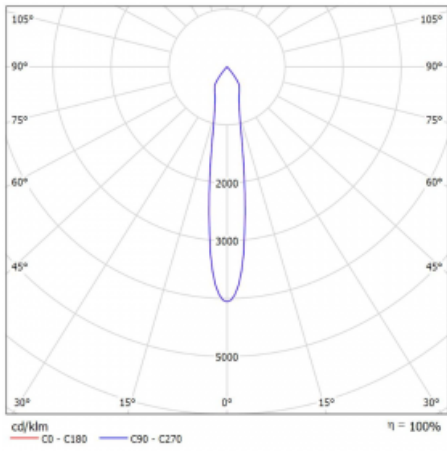

# Lina60-S

04S-200S-10GDD/940, W

**EPD<sup>®</sup>**

You will appreciate the L-Click system on the Lina60-S luminaire with a direct light distribution, which effectively saves you both time and money. How? The module simply clicks into the profile, so a lot of work is saved during assembly. This solution also prevents the direct touch of the LED technology and lengthens its operating life. The Lina60-S lighting system can be assembled creating endless lines and a big variety of shapes. In addition to great power output, the luminaire also has a great price. It will find its use in commercial, social and public spaces.

**Technical drawing**

Type of installation	Recessed, Surface, Wall mounted, Suspended
Light distribution	Direct
Luminaire shape	Linear
Colour of the luminaires	White
Material	Aluminium
Lifetime	L80/B20 50 000 hours
Warranty	5 years
Description of luminaires	Luminaire recessed/surface/wall mounted/suspended
Dimensions	561 mm × 57 mm × 67 mm
Light source	LED MODUL
Type of optical system	Reflector
Luminous flux*	1250 lm
Colour Temperature	4000 K cool white
Luminous efficacy	92 lm/W
MacAdam Light source	3
Colour rendering index	90
Beam angle	17°
UGR max. X=4H Y=8H, $\rho=70,50,20$	21

## Curve

Luminaire power input\* 13.6 W

Connection of the luminaires DALI

Electrical voltage 220-240V

Frequency 50/60Hz

⊕ CE IP 20

\* $\pm 10\%$