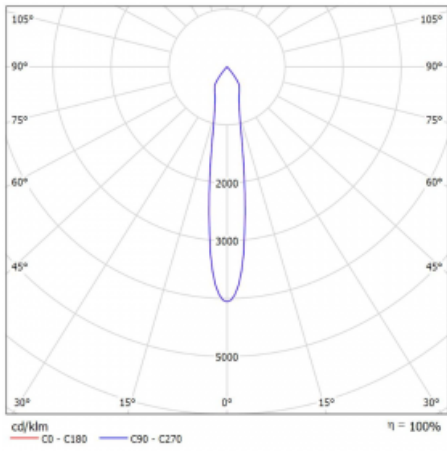

# Lina60-S

04S-200S-10GDD/940, W

EPD®

You will appreciate the L-Click system on the Lina60-S luminaire with a direct light distribution, which effectively saves you both time and money. How? The module simply clicks into the profile, so a lot of work is saved during assembly. This solution also prevents the direct touch of the LED technology and lengthens its operating life. The Lina60-S lighting system can be assembled creating endless lines and a big variety of shapes. In addition to great power output, the luminaire also has a great price. It will find its use in commercial, social and public spaces.

## Technical drawing

Type of installation	Recessed, Surface, Wall mounted, Suspended
Light distribution	Direct
Luminaire shape	Linear
Colour of the luminaires	White
Material	Aluminium
Lifetime	L80/B20 50 000 hours
Warranty	5 years
Description of luminaires	Luminaire recessed/surface/wall mounted/suspended
Dimensions (l × w × h mm)	561 mm × 57 mm × 67 mm
Light source	LED MODUL
DIR optical system	Reflector
Luminous flux*	1250 lm
Colour Temperature	4000 K cool white
Luminous efficacy	92 lm/W
MacAdam Light source	3
Colour rendering index	90
Beam angle	17°
UGR max. X=4H Y=8H, $\rho=70,50,20$	21

## Curve

Luminaire power input\* 13.6 W

Connection of the luminaires DALI

Electrical voltage 220-240V

Frequency 50/60Hz

⊕ CE IP 20

\* $\pm 10\%$