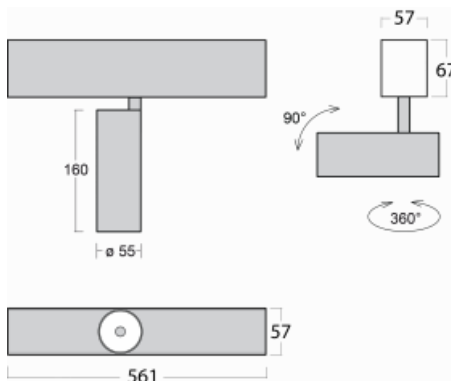

# Lina60-S

04S-200S-10GDD/940, S

EPD®

You will appreciate the L-Click system on the Lina60-S luminaire with a direct light distribution, which effectively saves you both time and money. How? The module simply clicks into the profile, so a lot of work is saved during assembly. This solution also prevents the direct touch of the LED technology and lengthens its operating life. The Lina60-S lighting system can be assembled creating endless lines and a big variety of shapes. In addition to great power output, the luminaire also has a great price. It will find its use in commercial, social and public spaces.

## Technical drawing

Type of installation	Recessed, Surface, Wall mounted, Suspended
Light distribution	Direct
Luminaire shape	Linear
Colour of the luminaires	Silver
Material	Aluminium
Lifetime	L80/B20 50 000 hours
Warranty	5 years
Description of luminaires	Luminaire recessed/surface/wall mounted/suspended
Dimensions	561 mm × 57 mm × 67 mm
Light source	LED MODUL
Type of optical system	Reflector
Luminous flux*	1250 lm
Colour Temperature	4000 K cool white
Luminous efficacy	92 lm/W
MacAdam Light source	3
Colour rendering index	90
Beam angle	17°
UGR max. X=4H Y=8H, $\rho=70,50,20$	21