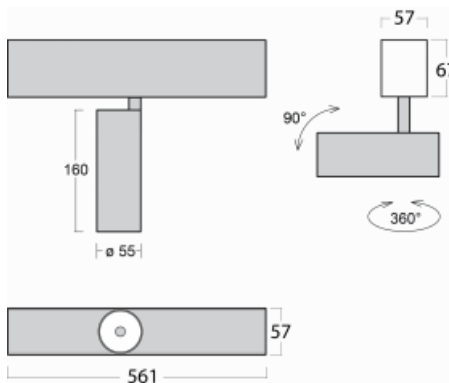

# Lina60-S

04S-200S-10GDD/940, B

**EPD<sup>®</sup>**

You will appreciate the L-Click system on the Lina60-S luminaire with a direct light distribution, which effectively saves you both time and money. How? The module simply clicks into the profile, so a lot of work is saved during assembly. This solution also prevents the direct touch of the LED technology and lengthens its operating life. The Lina60-S lighting system can be assembled creating endless lines and a big variety of shapes. In addition to great power output, the luminaire also has a great price. It will find its use in commercial, social and public spaces.

**Technical drawing**

Type of installation	Recessed, Surface, Wall mounted, Suspended
Light distribution	Direct
Luminaire shape	Linear
Colour of the luminaires	Black
Material	Aluminium
Lifetime	L80/B20 50 000 hours
Warranty	5 years
Description of luminaires	Luminaire recessed/surface/wall mounted/suspended
Dimensions	561 mm × 57 mm × 67 mm
Light source	LED MODUL
Type of optical system	Reflector
Luminous flux*	1250 lm
Colour Temperature	4000 K cool white
Luminous efficacy	92 lm/W
MacAdam Light source	3
Colour rendering index	90
Beam angle	17°
UGR max. X=4H Y=8H, $\rho=70,50,20$	21