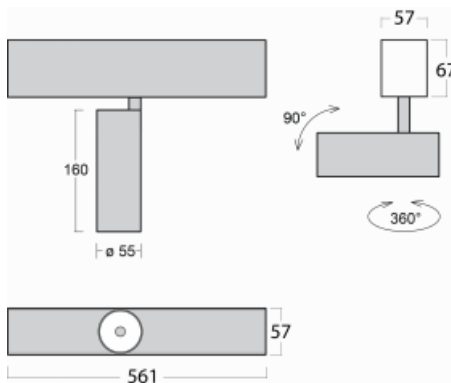

Luminaire

Lina60-S

04S-200S-10GDD/940, B

EPD[®]

You will appreciate the L-Click system on the Lina60-S luminaire with a direct light distribution, which effectively saves you both time and money. How? The module simply clicks into the profile, so a lot of work is saved during assembly. This solution also prevents the direct touch of the LED technology and lengthens its operating life. The Lina60-S lighting system can be assembled creating endless lines and a big variety of shapes. In addition to great power output, the luminaire also has a great price. It will find its use in commercial, social and public spaces.

Technical drawing

Type of installation	Recessed, Surface, Wall mounted, Suspended
Light distribution	Direct
Luminaire shape	Linear
Colour of the luminaires	Black
Material	Aluminium
Lifetime	L80/B20 50 000 hours
Warranty	5 years
Description of luminaires	Luminaire recessed/surface/wall mounted/suspended
Dimensions (l × w × h mm)	561 mm × 57 mm × 67 mm
Light source	LED MODUL
DIR optical system	Reflector
Luminous flux*	1250 lm
Colour Temperature	4000 K cool white
Luminous efficacy	92 lm/W
MacAdam Light source	3
Colour rendering index	90
Beam angle	17°
UGR max. X=4H Y=8H, ρ=70,50,20	21

Curve

Luminaire power input* 13.6 W

Connection of the luminaires DALI

Electrical voltage 220-240V

Frequency 50/60Hz

⊕ CE IP 20

*±10 %

Downloads